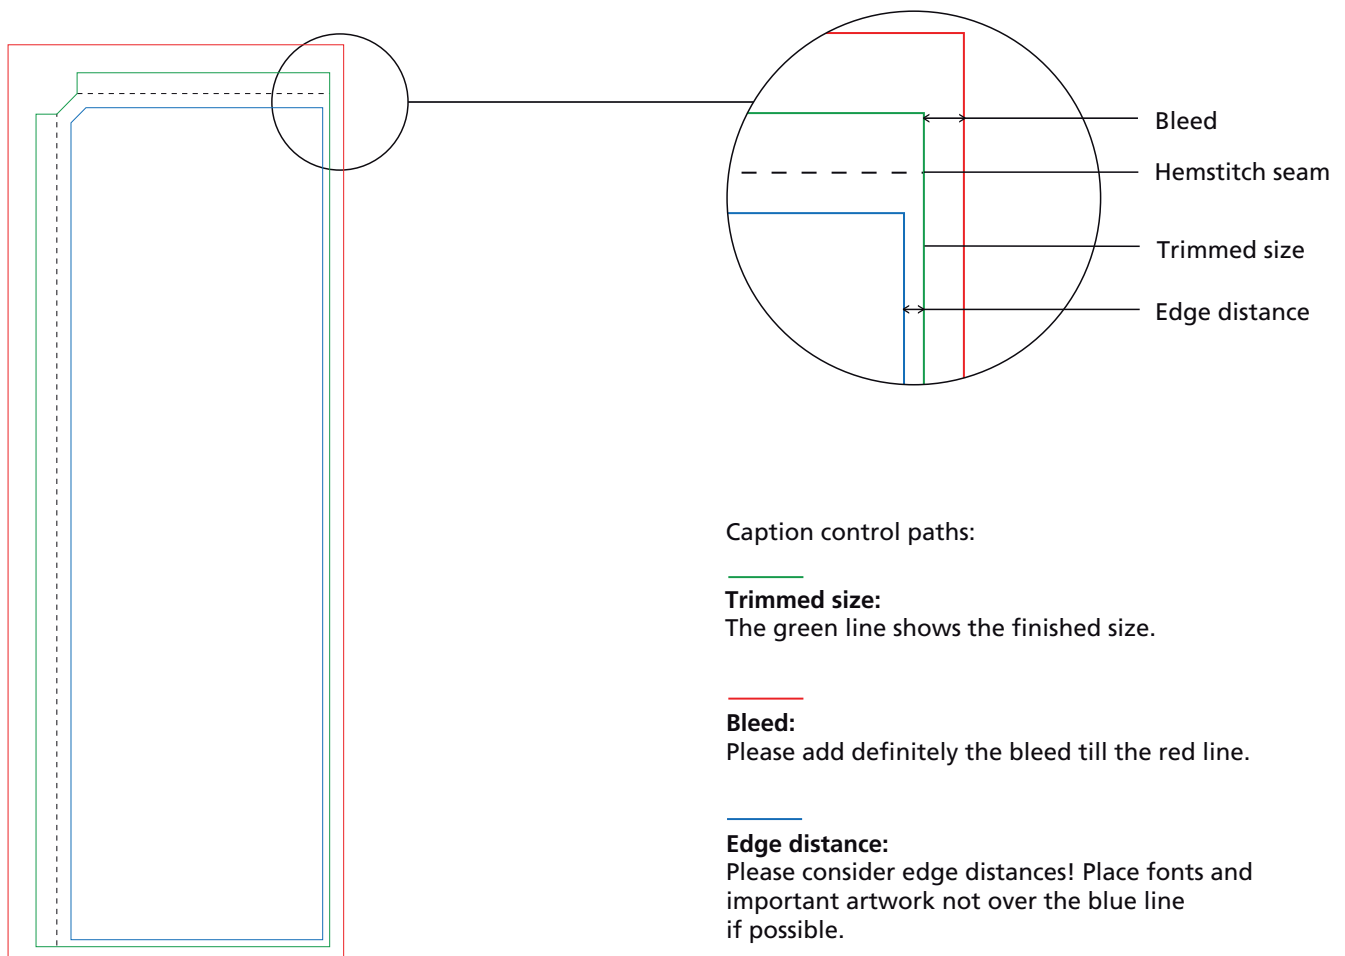

## 80 x 250 cm

Trimmed size: 80 x 250 cm

Data format: 96 x 262 mm  
(Trimmed size + Bleed)

### Please note:

- use 1:10 artwork on page 2 to design
- do not change the size of the document
- Resolution: min. 600 dpi at scale 1:10
- minimum stroke: 1 mm / 2 mm (invers)
- convert fonts into curves
- delete the control paths of the artwork

Further information can be found in our information on artwork.

Caption control paths:

**Trimmed size:**

The green line shows the finished size.

**Bleed:**

Please add definitely the bleed till the red line.

## 80 x 300 cm

Trimmed size: 80 x 300 cm

Data format: 96 x 312 mm  
(Trimmed size + Bleed)