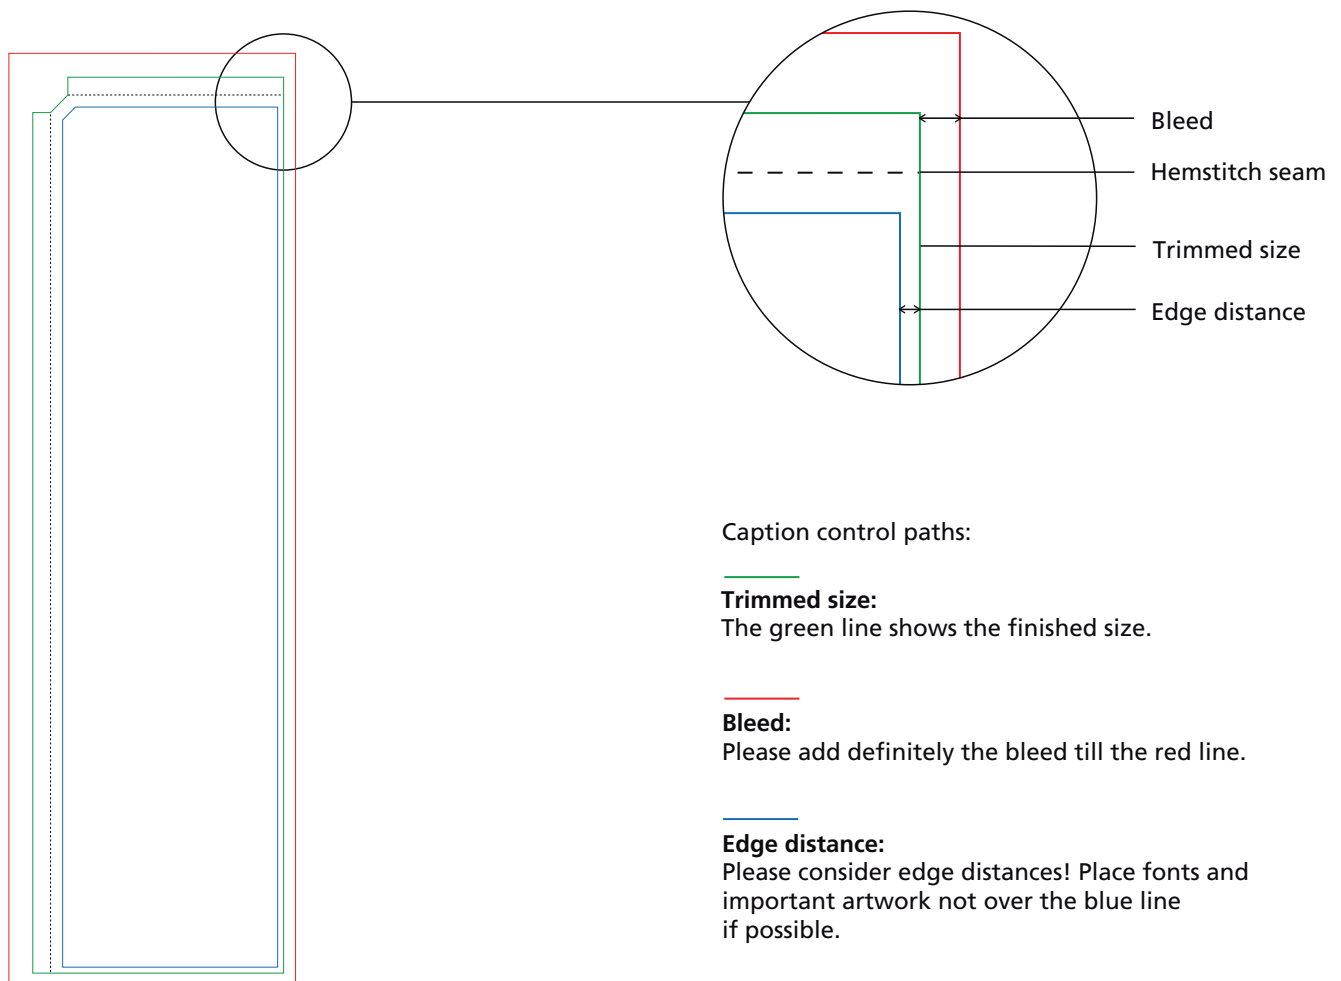

## 80 x 250 cm

Trimmed size: 80 x 250 cm

Data format: 96 x 262 mm  
(Trimmed size + Bleed)

## 80 x 300 cm

Trimmed size: 80 x 300 cm

Data format: 96 x 312 mm  
(Trimmed size + Bleed)

### Please note:

- use 1:10 artwork on page 2 to design
- do not change the size of the document
- Resolution: min. 600 dpi at scale 1:10
- minimum stroke: 1 mm / 2 mm (invers)
- convert fonts into curves
- delete the control paths of the artwork

Further information can be found in our information on artwork.

Drawing is not true to scale.

Caption control paths:

**Trimmed size:**

The green line shows the finished size.

**Bleed:**

Please add definitely the bleed till the red line.