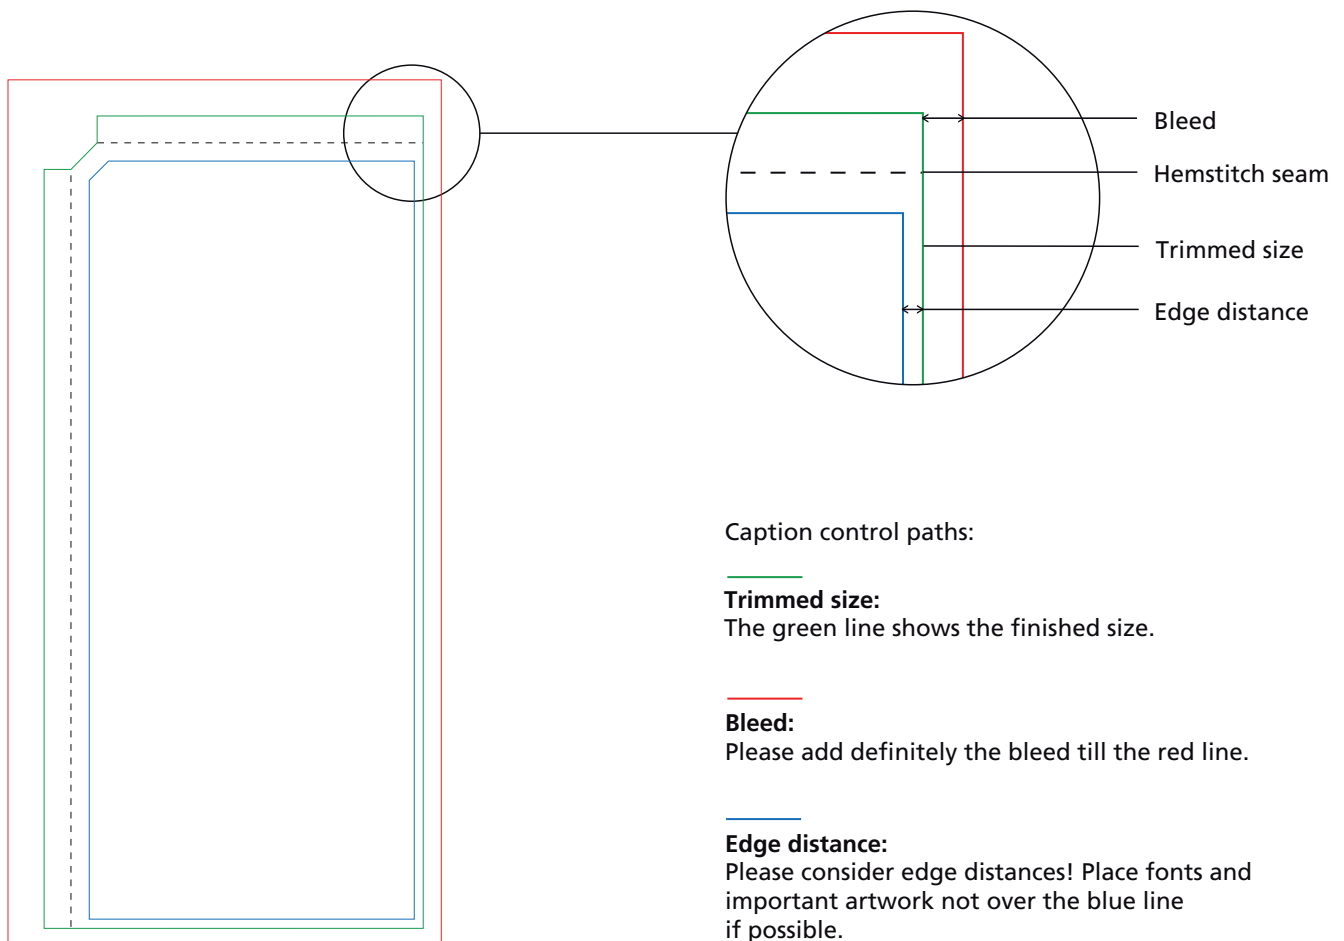

Flagpoles economy

80 x 180 cm

Trimmed size: 80 x 180 cm

Data format: 96 x 192 mm
(Trimmed size + Bleed)

Please note:

- use 1:10 artwork on page 2 to design
- do not change the size of the document
- Resolution: min. 600 dpi at scale 1:10
- minimum stroke: 1 mm / 2 mm (invers)
- convert fonts into curves
- delete the control paths of the artwork

Further information can be found in our information on artwork.

Caption control paths:

Trimmed size:

The green line shows the finished size.

Bleed:

Please add definitely the bleed till the red line.

Edge distance:

Please consider edge distances! Place fonts and important artwork not over the blue line if possible.

Hemstitch seam

Drawing is not true to scale.