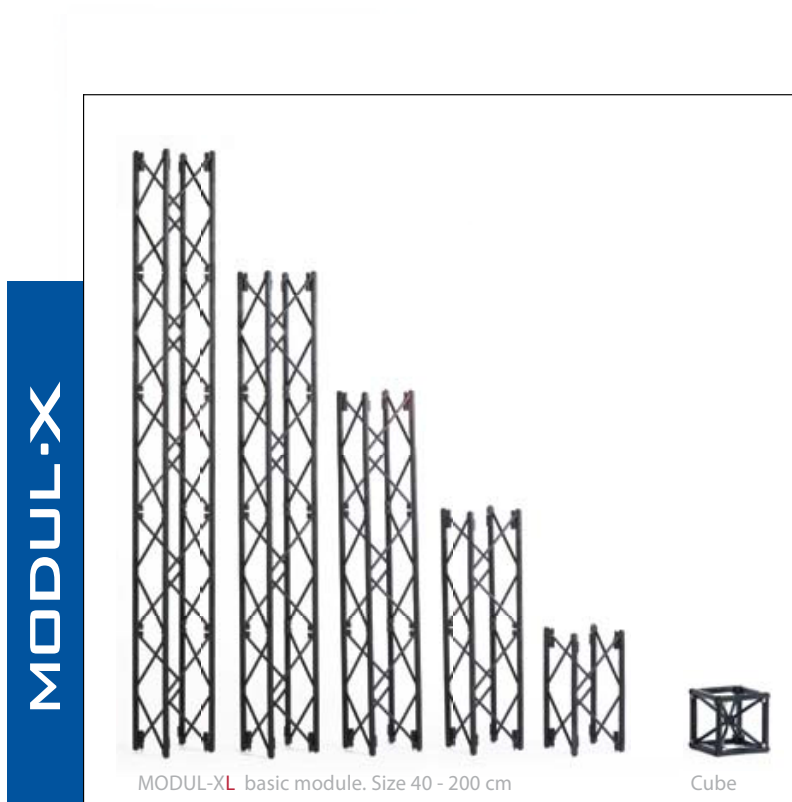

MODUL-XL

Digital Printing & Displays
by www.pixis.be

Pixis Showroom
Planet 1 Business Park
Tollaan, 97
1932 Sint-Stevens-Woluwe

T 02 775 01 00
F 02 775 01 09