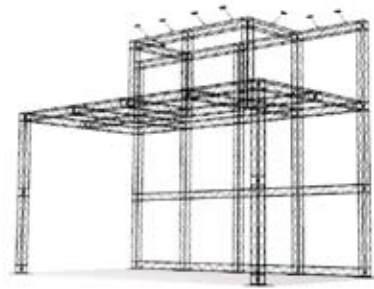

We are proud to introduce a world premiere; the product called **MODUL-XL**- 20 x 20 cm profiles, able to be transported entirely flat, - with a free span of up to 10 meters possible! In other words: *This is exactly what you need when size really matters...*

MODUL-XL

size matters indoor & outdoor

Patented

No tools needed

- FOLDABLE SYSTEM
- RE-USEABLE
- OUTDOOR USE
- REQUIRES NO TOOLS
- INDOOR USE
- FITS WITH ALL MEDIA
- EASY BUILD
- FLEXIBLE IN SIZES
- 20x20CM PROFILES