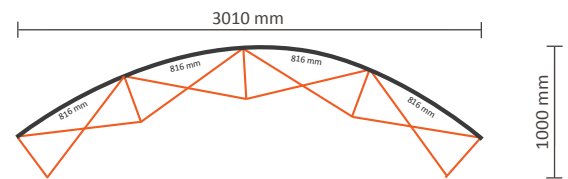

Pop-Up Magnetic 2x3 Curved (PUM23C)

Technical specifications:

Dimensions of installed system:	1920 * 510 * 2240 mm (W/D/H)
Standard package:	1 piece
Dimensions of standard package:	710 * 420 * 1000mm (L/W/H)
Weight of standard package:	27,5kg (transporter case included)

Graphical specifications:

Number of prints:	4
Actual size of print:	673 * 2236mm (W/H)
Actual total size:	2692 * 2236mm (W/H)
Layout size (incl. 3mm margin):	2698 * 2242mm (W/H)

Pop-Up Magnetic Back side

2x3 Curved (PUM23CE)

Graphical specifications:

Number of extra prints: 2
Actual size of print: 816 * 2236mm (W/H)
Total (actual) extra size: 1620 * 2236mm (W/H)

3x3 Curved (PUM33CE)

Graphical specifications:

Number of extra prints: 3
Actual size of print: 816 * 2236mm (W/H)
Total (actual) extra size: 2430 * 2236mm (W/H)

4x3 Curved (PUM43CE)

Graphical specifications:

Number of extra prints: 4
Actual size of print: 816 * 2236mm (W/H)
Total (actual) extra size: 3240 * 2236mm (W/H)