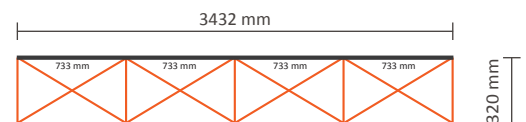

5x3 Curved (PUM53CE)

Graphical specifications:

Number of extra prints: 5
Actual size of print: 816 * 2236mm (W/H)
Total (actual) extra size: 4050 * 2236mm (W/H)

2x3 Straight (PUM23SE)

Graphical specifications:

Number of extra prints: 2
Actual size of print: 733 * 2236mm (W/H)
Total (actual) extra size: 1466 * 2236mm (W/H)

3x3 Straight (PUM33SE)

Graphical specifications:

Number of extra prints: 3
Actual size of print: 733 * 2236mm (W/H)
Total (actual) extra size: 2199 * 2236mm (W/H)

4x3 Straight (PUM43SE)

Graphical specifications:

Number of extra prints: 4
Actual size of print: 733 * 2236mm (W/H)
Total (actual) extra size: 2932 * 2236mm (W/H)

5x3 Straight (PUM53SE)

Graphical specifications:

Graphical specifications:

Number of prints: 1
Actual size of print: 1820 * 790mm (W/H)
Layout size (incl. 3mm margin): 1826 * 796mm (W/H)

Not visible in connection with Velcro

Pop-Up Magnetic Table top

Table top (wood PUMTTW, black PUMTTB)