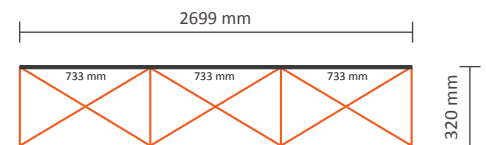

Graphical specifications:

Number of prints:	4
Actual size of print:	673 * 2236mm (W/H)
Actual total size:	2692 * 2236mm (W/H)
Layout size (incl. 3mm margin):	2698 * 2242mm (W/H)

Pop-Up Magnetic Back side

Number of extra prints: 3
Actual size of print: 816 * 2236mm (W/H)
Total (actual) extra size: 2430 * 2236mm (W/H)

4x3 Curved (PUM43CE)

Graphical specifications:

Number of extra prints: 4
Actual size of print: 816 * 2236mm (W/H)
Total (actual) extra size: 3240 * 2236mm (W/H)

5x3 Curved (PUM53CE)

Graphical specifications:

Number of extra prints: 5
Actual size of print: 816 * 2236mm (W/H)
Total (actual) extra size: 4050 * 2236mm (W/H)

2x3 Straight (PUM23SE)

Graphical specifications:

Number of extra prints: 2
Actual size of print: 733 * 2236mm (W/H)
Total (actual) extra size: 1466 * 2236mm (W/H)

3x3 Straight (PUM33SE)

Graphical specifications:

Number of extra prints: 3
Actual size of print: 733 * 2236mm (W/H)
Total (actual) extra size: 2199 * 2236mm (W/H)