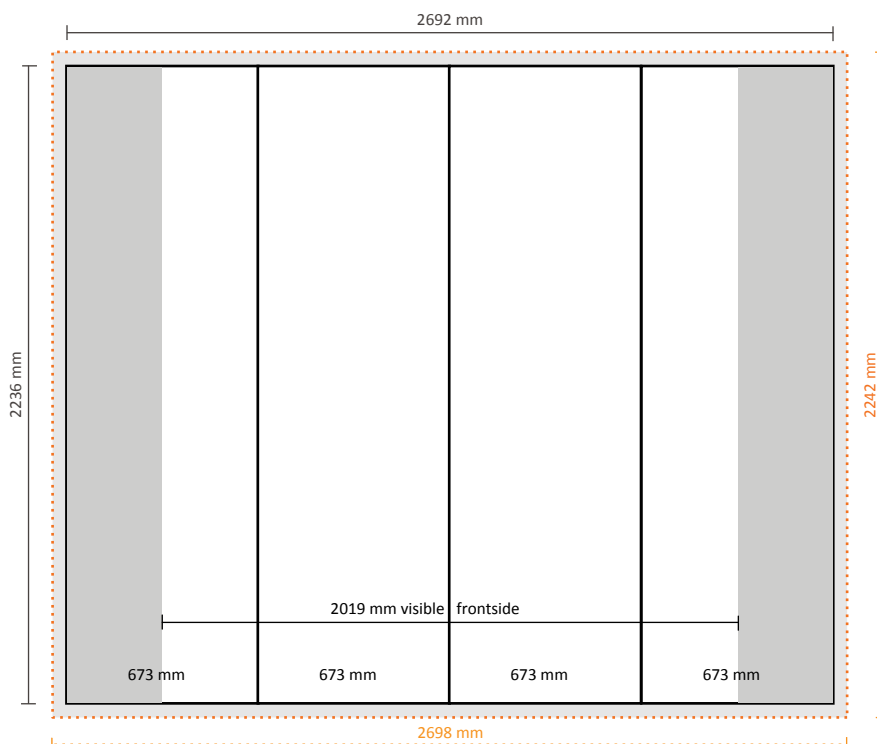

Pop-Up Magnetic 2x3 Curved (PUM23C)

Technical specifications:

Dimensions of installed system:	1920 * 510 * 2240 mm (W/D/H)
Standard package:	1 piece
Dimensions of standard package:	710 * 420 * 1000mm (L/W/H)
Weight of standard package:	27,5kg (transporter case included)

Graphical specifications:

Number of prints:	4
Actual size of print:	673 * 2236mm (W/H)
Actual total size:	2692 * 2236mm (W/H)
Layout size (incl. 3mm margin):	2698 * 2242mm (W/H)

Pop-Up Magnetic Back side

Number of extra prints: 5
Actual size of print: 733 * 2236mm (W/H)
Total (actual) extra size: 3665 * 2236mm (W/H)

Pop-Up Magnetic Case / Counter

Technical specifications:

Dimensions trolley case: 690 * 400 * 980mm (W/D/H)
Standard package: 1 piece (supplied with system)

Technical specifications:

Dimensions tabletop folded: 81 * 26 * 5cm (W/D/H)
Dimensions tabletop extended: 81 * 48 * 2cm (W/D/H)
Standard package: 1 piece
Available in the colors: Black / Dark wood
Weight of standard package: 4,7kg