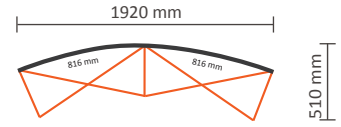

Pop-Up Magnetic 2x3 Curved (PUM23C)

Technical specifications:

Dimensions of installed system:	1920 * 510 * 2240 mm (W/D/H)
Standard package:	1 piece
Dimensions of standard package:	710 * 420 * 1000mm (L/W/H)
Weight of standard package:	27,5kg (transporter case included)

Graphical specifications:

Number of prints:	4
Actual size of print:	673 * 2236mm (W/H)
Actual total size:	2692 * 2236mm (W/H)
Layout size (incl. 3mm margin):	2698 * 2242mm (W/H)

Pop-Up Magnetic Back side

2x3 Curved (PUM23CE)

Graphical specifications:

Number of extra prints: 2
Actual size of print: 816 * 2236mm (W/H)
Total (actual) extra size: 1620 * 2236mm (W/H)

3x3 Curved (PUM33CE)

Graphical specifications:

Graphical specifications:

Number of prints: 1
Actual size of print: 1820 * 790mm (W/H)
Layout size (incl. 3mm margin): 1826 * 796mm (W/H)

Not visible in connection with Velcro

Pop-Up Magnetic Table top

Table top (wood PUMTTW, black PUMTTB)