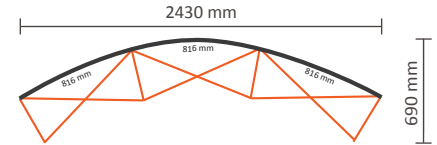

Pop-Up Magnetic 2x3 Curved (PUM23C)

Technical specifications:

Dimensions of installed system:	1920 * 510 * 2240 mm (W/D/H)
Standard package:	1 piece
Dimensions of standard package:	710 * 420 * 1000mm (L/W/H)
Weight of standard package:	27,5kg (transporter case included)

Graphical specifications:

Number of prints:	4
Actual size of print:	673 * 2236mm (W/H)
Actual total size:	2692 * 2236mm (W/H)
Layout size (incl. 3mm margin):	2698 * 2242mm (W/H)

Pop-Up Magnetic Back side

2x3 Curved (PUM23CE)

Graphical specifications:

Number of extra prints: 2
Actual size of print: 816 * 2236mm (W/H)
Total (actual) extra size: 1620 * 2236mm (W/H)

3x3 Curved (PUM33CE)

Graphical specifications:

Number of extra prints: 3
Actual size of print: 816 * 2236mm (W/H)
Total (actual) extra size: 2430 * 2236mm (W/H)

4x3 Curved (PUM43CE)

Graphical specifications:

Number of extra prints: 4
Actual size of print: 816 * 2236mm (W/H)
Total (actual) extra size: 3240 * 2236mm (W/H)