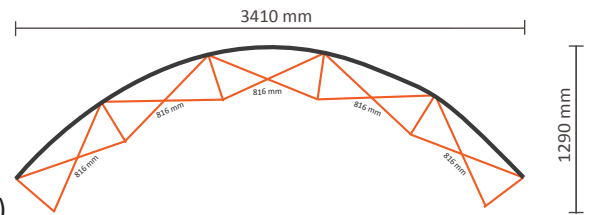

Pop-Up Magnetic 2x3 Curved (PUM23C)

Technical specifications:

Dimensions of installed system:	1920 * 510 * 2240 mm (W/D/H)
Standard package:	1 piece
Dimensions of standard package:	710 * 420 * 1000mm (L/W/H)
Weight of standard package:	27,5kg (transporter case included)

Graphical specifications:

Number of prints:	4
Actual size of print:	673 * 2236mm (W/H)
Actual total size:	2692 * 2236mm (W/H)
Layout size (incl. 3mm margin):	2698 * 2242mm (W/H)

Pop-Up Magnetic Back side

Number of extra prints: 3
Actual size of print: 816 * 2236mm (W/H)
Total (actual) extra size: 2430 * 2236mm (W/H)

4x3 Curved (PUM43CE)

Graphical specifications:

Number of extra prints: 4
Actual size of print: 816 * 2236mm (W/H)
Total (actual) extra size: 3240 * 2236mm (W/H)

5x3 Curved (PUM53CE)

Graphical specifications:

Number of extra prints: 5
Actual size of print: 816 * 2236mm (W/H)
Total (actual) extra size: 4050 * 2236mm (W/H)

2x3 Straight (PUM23SE)

Graphical specifications: