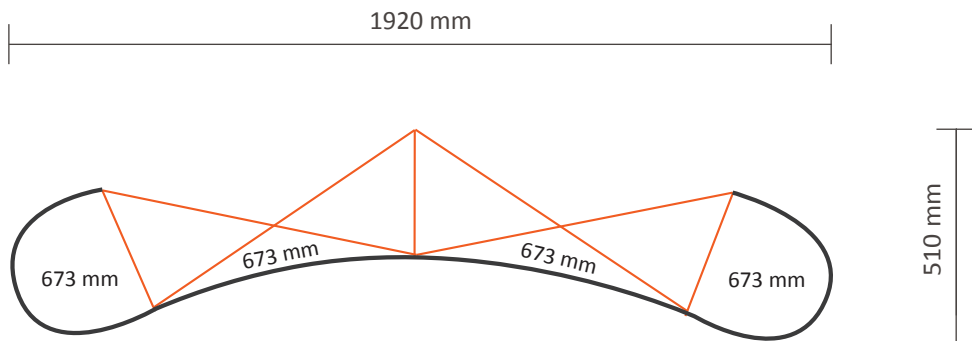

Pop-Up Magnetic 2x3 Curved (PUM23C)

Technical specifications:

Dimensions of installed system:	1920 * 510 * 2240 mm (W/D/H)
Standard package:	1 piece
Dimensions of standard package:	710 * 420 * 1000mm (L/W/H)
Weight of standard package:	27,5kg (transporter case included)

Graphical specifications:

Number of prints:	4
Actual size of print:	673 * 2236mm (W/H)
Actual total size:	2692 * 2236mm (W/H)
Layout size (incl. 3mm margin):	2698 * 2242mm (W/H)

Pop-Up Magnetic Back side

Graphical specifications:

Number of prints: 1
Actual size of print: 1820 * 790mm (W/H)
Layout size (incl. 3mm margin): 1826 * 796mm (W/H)

Not visible in connection with Velcro

Pop-Up Magnetic Table top

Table top (wood PUMTTW, black PUMTTB)

Technical specifications:

Dimensions tabletop folded: 81 * 26 * 5cm (W/D/H)
Dimensions tabletop extended: 81 * 48 * 2cm (W/D/H)
Standard package: 1 piece
Available in the colors: Black / Dark wood
Weight of standard package: 4,7kg