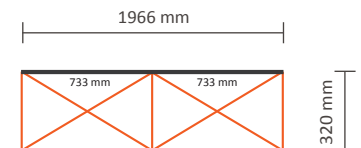

Graphical specifications:

Number of prints:	4
Actual size of print:	673 * 2236mm (W/H)
Actual total size:	2692 * 2236mm (W/H)
Layout size (incl. 3mm margin):	2698 * 2242mm (W/H)

Pop-Up Magnetic Back side

Number of extra prints: 3
Actual size of print: 816 * 2236mm (W/H)
Total (actual) extra size: 2430 * 2236mm (W/H)

4x3 Curved (PUM43CE)

Graphical specifications:

Number of extra prints: 4
Actual size of print: 816 * 2236mm (W/H)
Total (actual) extra size: 3240 * 2236mm (W/H)

5x3 Curved (PUM53CE)

Graphical specifications:

Number of extra prints: 5
Actual size of print: 816 * 2236mm (W/H)
Total (actual) extra size: 4050 * 2236mm (W/H)

2x3 Straight (PUM23SE)

Graphical specifications:

Number of extra prints: 2
Actual size of print: 733 * 2236mm (W/H)
Total (actual) extra size: 1466 * 2236mm (W/H)

3x3 Straight (PUM33SE)

Graphical specifications:

Number of extra prints: 3
Actual size of print: 733 * 2236mm (W/H)
Total (actual) extra size: 2199 * 2236mm (W/H)