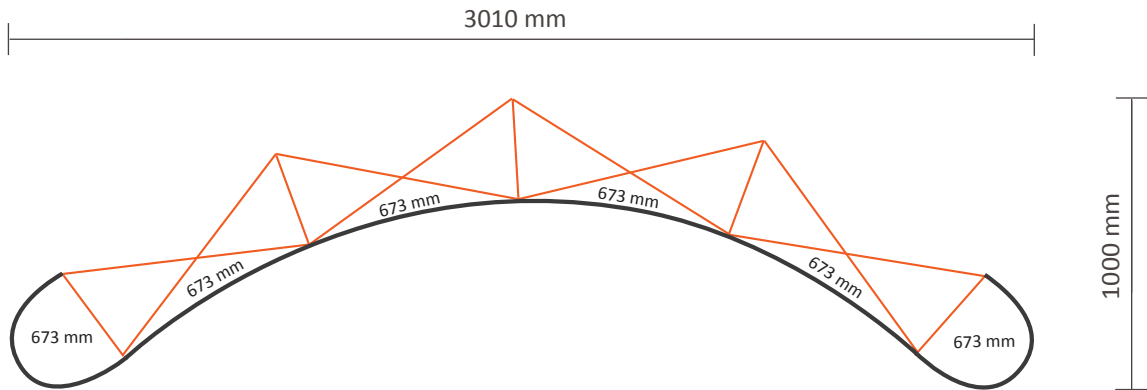

Pop-Up Magnetic 4x3 Curved (PUM43C)

Technical specifications:

Dimensions of installed system: 3010 * 1000 * 2240 mm (W/D/H)
Standard package: 1 piece

Dimensions of standard package: 710 * 420 * 1000mm (L/W/H)
Weight of standard package: 33,5kg (transporter case included)

Graphical specifications:

Number of prints: 6
Actual size of print: 673 * 2236mm (W/H)
Actual total size: 4038 * 2236mm (W/H)
Layout size (incl. 3mm margin): 4044 * 2242mm (W/H)

Pop-Up Magnetic Back side

Graphical specifications:

Number of prints: 1
Actual size of print: 1820 * 790mm (W/H)
Layout size (incl. 3mm margin): 1826 * 796mm (W/H)

Not visible in connection with Velcro

Pop-Up Magnetic Table top

Table top (wood PUMTTW, black PUMTTB)

Technical specifications:

Dimensions tabletop folded: 81 * 26 * 5cm (W/D/H)
Dimensions tabletop extended: 81 * 48 * 2cm (W/D/H)
Standard package: 1 piece
Available in the colors: Black / Dark wood
Weight of standard package: 4,7kg