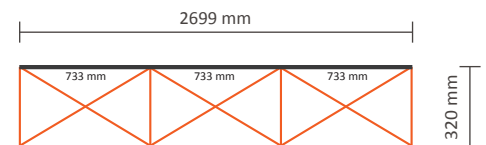

Graphical specifications:

Number of prints: 6
Actual size of print: 673 * 2236mm (W/H)
Actual total size: 4038 * 2236mm (W/H)
Layout size (incl. 3mm margin): 4044 * 2242mm (W/H)

Pop-Up Magnetic Back side

Number of extra prints: 3
Actual size of print: 816 * 2236mm (W/H)
Total (actual) extra size: 2430 * 2236mm (W/H)

4x3 Curved (PUM43CE)

Graphical specifications:

Number of extra prints: 4
Actual size of print: 816 * 2236mm (W/H)
Total (actual) extra size: 3240 * 2236mm (W/H)

5x3 Curved (PUM53CE)

Graphical specifications:

Number of extra prints: 5
Actual size of print: 816 * 2236mm (W/H)
Total (actual) extra size: 4050 * 2236mm (W/H)

2x3 Straight (PUM23SE)

Graphical specifications:

Number of extra prints: 2
Actual size of print: 733 * 2236mm (W/H)
Total (actual) extra size: 1466 * 2236mm (W/H)

3x3 Straight (PUM33SE)

Graphical specifications:

Number of extra prints: 3
Actual size of print: 733 * 2236mm (W/H)
Total (actual) extra size: 2199 * 2236mm (W/H)