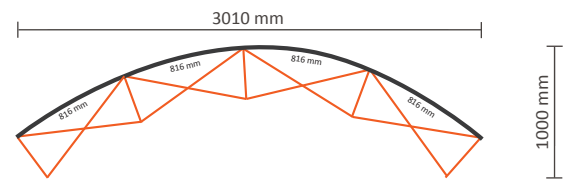

Pop-Up Magnetic 4x3 Curved (PUM43C)

Technical specifications:

Dimensions of installed system: 3010 * 1000 * 2240 mm (W/D/H)
Standard package: 1 piece

Dimensions of standard package: 710 * 420 * 1000mm (L/W/H)
Weight of standard package: 33,5kg (transporter case included)

Graphical specifications:

Number of prints: 6
Actual size of print: 673 * 2236mm (W/H)
Actual total size: 4038 * 2236mm (W/H)
Layout size (incl. 3mm margin): 4044 * 2242mm (W/H)

Pop-Up Magnetic Back side

2x3 Curved (PUM23CE)

Graphical specifications:

Number of extra prints: 2
Actual size of print: 816 * 2236mm (W/H)
Total (actual) extra size: 1620 * 2236mm (W/H)

3x3 Curved (PUM33CE)

Graphical specifications:

Number of extra prints: 3
Actual size of print: 816 * 2236mm (W/H)
Total (actual) extra size: 2430 * 2236mm (W/H)

4x3 Curved (PUM43CE)

Graphical specifications:

Number of extra prints: 4
Actual size of print: 816 * 2236mm (W/H)
Total (actual) extra size: 3240 * 2236mm (W/H)