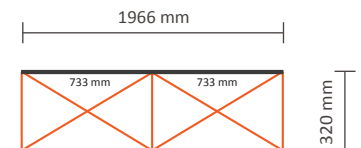

Graphical specifications:

Number of prints: 6
Actual size of print: 673 * 2236mm (W/H)
Actual total size: 4038 * 2236mm (W/H)
Layout size (incl. 3mm margin): 4044 * 2242mm (W/H)

Pop-Up Magnetic Back side

Number of extra prints: 3
Actual size of print: 816 * 2236mm (W/H)
Total (actual) extra size: 2430 * 2236mm (W/H)

4x3 Curved (PUM43CE)

Graphical specifications:

Number of extra prints: 4
Actual size of print: 816 * 2236mm (W/H)
Total (actual) extra size: 3240 * 2236mm (W/H)

5x3 Curved (PUM53CE)

Graphical specifications:

Number of extra prints: 5
Actual size of print: 816 * 2236mm (W/H)
Total (actual) extra size: 4050 * 2236mm (W/H)

2x3 Straight (PUM23SE)

Graphical specifications:

Number of extra prints: 2
Actual size of print: 733 * 2236mm (W/H)
Total (actual) extra size: 1466 * 2236mm (W/H)

3x3 Straight (PUM33SE)

Graphical specifications:

Number of extra prints: 3
Actual size of print: 733 * 2236mm (W/H)
Total (actual) extra size: 2199 * 2236mm (W/H)