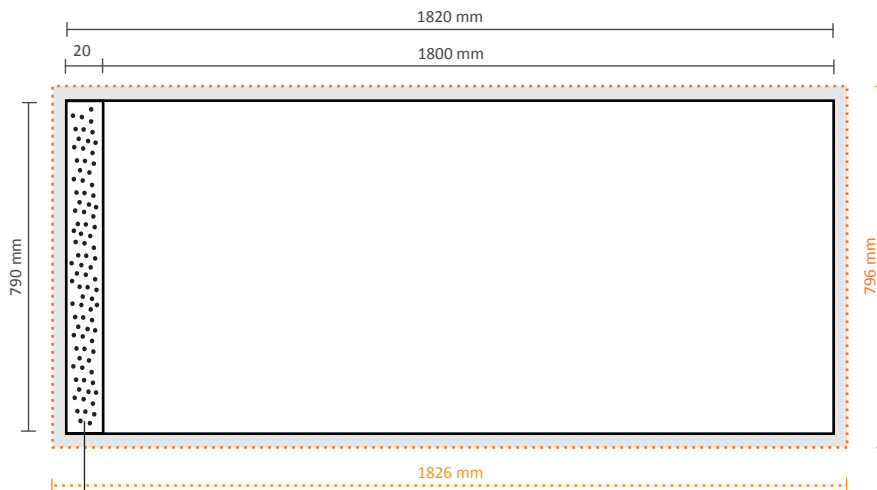

4x3 Straight (PUM43SE)

Graphical specifications:

Number of extra prints: 4
Actual size of print: 733 * 2236mm (W/H)
Total (actual) extra size: 2932 * 2236mm (W/H)

5x3 Straight (PUM53SE)

Graphical specifications:

Number of extra prints: 5
Actual size of print: 733 * 2236mm (W/H)
Total (actual) extra size: 3665 * 2236mm (W/H)

Pop-Up Magnetic Case / Counter

Technical specifications:

Dimensions trolley case: 690 * 400 * 980mm (W/D/H)
Standard package: 1 piece (supplied with system)

Graphical specifications:

Number of prints: 1
Actual size of print: 1820 * 790mm (W/H)
Layout size (incl. 3mm margin): 1826 * 796mm (W/H)

Not visible in connection with Velcro

Pop-Up Magnetic Table top

Table top (wood PUMTTW, black PUMTTB)

Technical specifications:

Dimensions tabletop folded: 81 * 26 * 5cm (W/D/H)
Dimensions tabletop extended: 81 * 48 * 2cm (W/D/H)
Standard package: 1 piece
Available in the colors: Black / Dark wood
Weight of standard package: 4,7kg