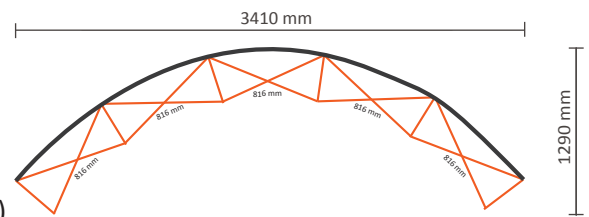

Graphical specifications:

Number of prints: 6
Actual size of print: 673 * 2236mm (W/H)
Actual total size: 4038 * 2236mm (W/H)
Layout size (incl. 3mm margin): 4044 * 2242mm (W/H)

Pop-Up Magnetic Back side

2x3 Curved (PUM23CE)

Graphical specifications:

Number of extra prints: 2
Actual size of print: 816 * 2236mm (W/H)
Total (actual) extra size: 1620 * 2236mm (W/H)

3x3 Curved (PUM33CE)

Graphical specifications:

Number of extra prints: 3
Actual size of print: 816 * 2236mm (W/H)
Total (actual) extra size: 2430 * 2236mm (W/H)

4x3 Curved (PUM43CE)

Graphical specifications:

Number of extra prints: 4
Actual size of print: 816 * 2236mm (W/H)
Total (actual) extra size: 3240 * 2236mm (W/H)

5x3 Curved (PUM53CE)

Graphical specifications:

Number of extra prints: 5
Actual size of print: 816 * 2236mm (W/H)
Total (actual) extra size: 4050 * 2236mm (W/H)

2x3 Straight (PUM23SE)

Graphical specifications: