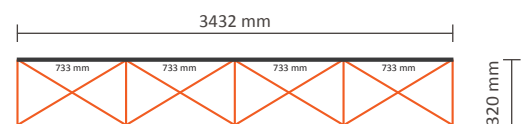

5x3 Curved (PUM53CE)

Graphical specifications:

Number of extra prints: 5
Actual size of print: 816 * 2236mm (W/H)
Total (actual) extra size: 4050 * 2236mm (W/H)

2x3 Straight (PUM23SE)

Graphical specifications:

Number of extra prints: 2
Actual size of print: 733 * 2236mm (W/H)
Total (actual) extra size: 1466 * 2236mm (W/H)

3x3 Straight (PUM33SE)

Graphical specifications:

Number of extra prints: 3
Actual size of print: 733 * 2236mm (W/H)
Total (actual) extra size: 2199 * 2236mm (W/H)

4x3 Straight (PUM43SE)

Graphical specifications:

Number of extra prints: 4
Actual size of print: 733 * 2236mm (W/H)
Total (actual) extra size: 2932 * 2236mm (W/H)

5x3 Straight (PUM53SE)

Graphical specifications:

Graphical specifications:

Number of prints: 1
Actual size of print: 1820 * 790mm (W/H)
Layout size (incl. 3mm margin): 1826 * 796mm (W/H)

Not visible in connection with Velcro

Pop-Up Magnetic Table top

Table top (wood PUMTTW, black PUMTTB)