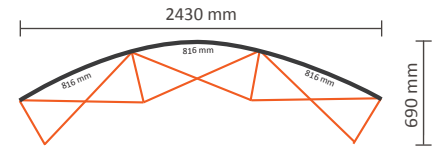

Pop-Up Magnetic 4x3 Curved (PUM43C)

Technical specifications:

Dimensions of installed system: 3010 * 1000 * 2240 mm (W/D/H)
Standard package: 1 piece

Dimensions of standard package: 710 * 420 * 1000mm (L/W/H)
Weight of standard package: 33,5kg (transporter case included)

Graphical specifications:

Number of prints: 6
Actual size of print: 673 * 2236mm (W/H)
Actual total size: 4038 * 2236mm (W/H)
Layout size (incl. 3mm margin): 4044 * 2242mm (W/H)

Pop-Up Magnetic Back side

2x3 Curved (PUM23CE)

Graphical specifications:

Number of extra prints: 2
Actual size of print: 816 * 2236mm (W/H)
Total (actual) extra size: 1620 * 2236mm (W/H)

3x3 Curved (PUM33CE)

Graphical specifications:

Number of extra prints: 3
Actual size of print: 816 * 2236mm (W/H)
Total (actual) extra size: 2430 * 2236mm (W/H)

4x3 Curved (PUM43CE)

Graphical specifications:

Number of extra prints: 4
Actual size of print: 816 * 2236mm (W/H)
Total (actual) extra size: 3240 * 2236mm (W/H)