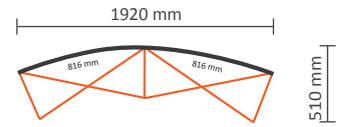

Pop-Up Magnetic 4x3 Curved (PUM43C)

Technical specifications:

Dimensions of installed system: 3010 * 1000 * 2240 mm (W/D/H)
Standard package: 1 piece

Dimensions of standard package: 710 * 420 * 1000mm (L/W/H)
Weight of standard package: 33,5kg (transporter case included)

Graphical specifications:

Number of prints: 6
Actual size of print: 673 * 2236mm (W/H)
Actual total size: 4038 * 2236mm (W/H)
Layout size (incl. 3mm margin): 4044 * 2242mm (W/H)

Pop-Up Magnetic Back side

2x3 Curved (PUM23CE)

Graphical specifications:

Number of extra prints: 2
Actual size of print: 816 * 2236mm (W/H)
Total (actual) extra size: 1620 * 2236mm (W/H)

3x3 Curved (PUM33CE)

Graphical specifications:

Graphical specifications:

Number of prints: 1
Actual size of print: 1820 * 790mm (W/H)
Layout size (incl. 3mm margin): 1826 * 796mm (W/H)

Not visible in connection with Velcro

Pop-Up Magnetic Table top

Table top (wood PUMTTW, black PUMTTB)