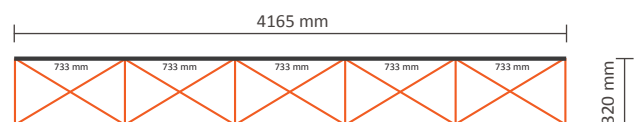

4x3 Straight (PUM43SE)

Graphical specifications:

Number of extra prints: 4
Actual size of print: 733 * 2236mm (W/H)
Total (actual) extra size: 2932 * 2236mm (W/H)

5x3 Straight (PUM53SE)

Graphical specifications:

Number of extra prints: 5
Actual size of print: 733 * 2236mm (W/H)
Total (actual) extra size: 3665 * 2236mm (W/H)

Pop-Up Magnetic Case / Counter

Technical specifications:

Dimensions trolley case: 690 * 400 * 980mm (W/D/H)
Standard package: 1 piece (supplied with system)

Graphical specifications:

Number of prints: 1
Actual size of print: 1820 * 790mm (W/H)
Layout size (incl. 3mm margin): 1826 * 796mm (W/H)

Not visible in connection with Velcro

Pop-Up Magnetic Table top

Table top (wood PUMTTW, black PUMTTB)

Technical specifications:

Dimensions tabletop folded: 81 * 26 * 5cm (W/D/H)
Dimensions tabletop extended: 81 * 48 * 2cm (W/D/H)
Standard package: 1 piece
Available in the colors: Black / Dark wood
Weight of standard package: 4,7kg