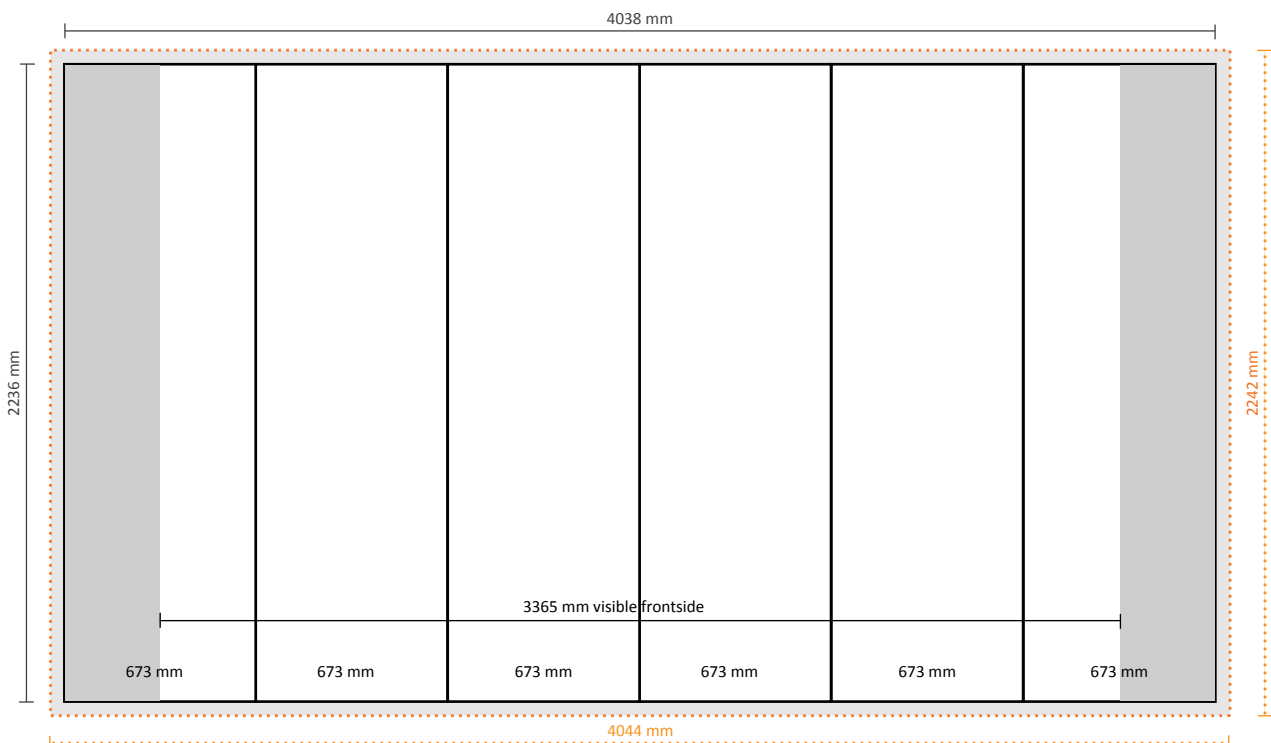

Graphical specifications:

Number of prints: 6
Actual size of print: 673 * 2236mm (W/H)
Actual total size: 4038 * 2236mm (W/H)
Layout size (incl. 3mm margin): 4044 * 2242mm (W/H)

Pop-Up Magnetic Back side

Number of extra prints: 5
Actual size of print: 733 * 2236mm (W/H)
Total (actual) extra size: 3665 * 2236mm (W/H)

Pop-Up Magnetic Case / Counter

Technical specifications:

Dimensions trolley case: 690 * 400 * 980mm (W/D/H)
Standard package: 1 piece (supplied with system)

Graphical specifications:

Number of prints: 1
Actual size of print: 1820 * 790mm (W/H)
Layout size (incl. 3mm margin): 1826 * 796mm (W/H)

Not visible in connection with Velcro

Pop-Up Magnetic Table top

Table top (wood PUMTTW, black PUMTTB)

Technical specifications:

Dimensions tabletop folded: 81 * 26 * 5cm (W/D/H)
Dimensions tabletop extended: 81 * 48 * 2cm (W/D/H)
Standard package: 1 piece
Available in the colors: Black / Dark wood
Weight of standard package: 4,7kg