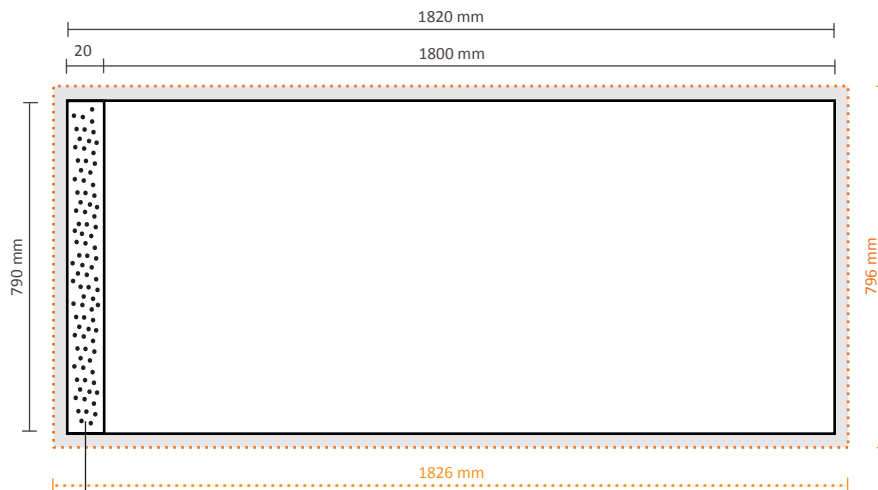

4x3 Straight (PUM43SE)

Graphical specifications:

Number of extra prints: 4
Actual size of print: 733 * 2236mm (W/H)
Total (actual) extra size: 2932 * 2236mm (W/H)

5x3 Straight (PUM53SE)

Graphical specifications:

Number of extra prints: 5
Actual size of print: 733 * 2236mm (W/H)
Total (actual) extra size: 3665 * 2236mm (W/H)

Pop-Up Magnetic Case / Counter

Technical specifications:

Dimensions trolley case: 690 * 400 * 980mm (W/D/H)
Standard package: 1 piece (supplied with system)

Graphical specifications:

Number of prints: 1
Actual size of print: 1820 * 790mm (W/H)
Layout size (incl. 3mm margin): 1826 * 796mm (W/H)

Not visible in connection with Velcro

Pop-Up Magnetic Table top

Table top (wood PUMTTW, black PUMTTB)

Technical specifications:

Dimensions tabletop folded: 81 * 26 * 5cm (W/D/H)
Dimensions tabletop extended: 81 * 48 * 2cm (W/D/H)
Standard package: 1 piece
Available in the colors: Black / Dark wood
Weight of standard package: 4,7kg