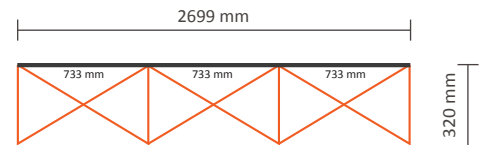

Graphical specifications:

Number of prints:	5
Actual size of print:	
*Front side, 3 panels:	733 * 2236mm (W/H)
*Left / right side, 2 panels:	673 * 2236mm (W/H)
Actual total size:	3545 * 2236mm (W/H)
Layout size (incl. 3mm margin):	3551 * 2242mm (W/H)

Graphical specifications:

Number of extra prints: 3
Actual size of print: 816 * 2236mm (W/H)
Total (actual) extra size: 2430 * 2236mm (W/H)

4x3 Curved (PUM43CE)

Graphical specifications:

Number of extra prints: 4
Actual size of print: 816 * 2236mm (W/H)
Total (actual) extra size: 3240 * 2236mm (W/H)

5x3 Curved (PUM53CE)

Graphical specifications:

Number of extra prints: 5
Actual size of print: 816 * 2236mm (W/H)
Total (actual) extra size: 4050 * 2236mm (W/H)

2x3 Straight (PUM23SE)

Graphical specifications:

Number of extra prints: 2
Actual size of print: 733 * 2236mm (W/H)
Total (actual) extra size: 1466 * 2236mm (W/H)

3x3 Straight (PUM33SE)

Graphical specifications:

Number of extra prints: 3
Actual size of print: 733 * 2236mm (W/H)
Total (actual) extra size: 2199 * 2236mm (W/H)