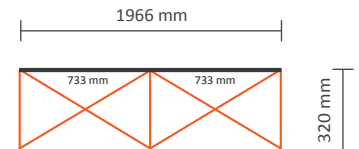

Graphical specifications:

Number of prints:	5
Actual size of print:	
*Front side, 3 panels:	733 * 2236mm (W/H)
*Left / right side, 2 panels:	673 * 2236mm (W/H)
Actual total size:	3545 * 2236mm (W/H)
Layout size (incl. 3mm margin):	3551 * 2242mm (W/H)

Graphical specifications:

Number of extra prints: 3
Actual size of print: 816 * 2236mm (W/H)
Total (actual) extra size: 2430 * 2236mm (W/H)

4x3 Curved (PUM43CE)

Graphical specifications:

Number of extra prints: 4
Actual size of print: 816 * 2236mm (W/H)
Total (actual) extra size: 3240 * 2236mm (W/H)

5x3 Curved (PUM53CE)

Graphical specifications:

Number of extra prints: 5
Actual size of print: 816 * 2236mm (W/H)
Total (actual) extra size: 4050 * 2236mm (W/H)

2x3 Straight (PUM23SE)

Graphical specifications:

Number of extra prints: 2
Actual size of print: 733 * 2236mm (W/H)
Total (actual) extra size: 1466 * 2236mm (W/H)

3x3 Straight (PUM33SE)

Graphical specifications:

Number of extra prints: 3
Actual size of print: 733 * 2236mm (W/H)
Total (actual) extra size: 2199 * 2236mm (W/H)