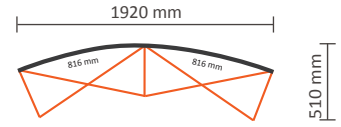

Pop-Up Magnetic 3x3 Straight (PUM33S)

Technical specifications:

Dimensions of installed system:	2699 * 320 * 2240 mm (W/D/H)
Standard package:	1 piece
Dimensions of standard package:	710 * 420 * 1000mm (L/W/H)
Weight of standard package:	30,5kg (transporter case included)

Graphical specifications:

Number of prints:	5
Actual size of print:	
*Front side, 3 panels:	733 * 2236mm (W/H)
*Left / right side, 2 panels:	673 * 2236mm (W/H)
Actual total size:	3545 * 2236mm (W/H)
Layout size (incl. 3mm margin):	3551 * 2242mm (W/H)

Pop-Up Magnetic Back side

2x3 Curved (PUM23CE)

Graphical specifications:

Number of extra prints: 2
Actual size of print: 816 * 2236mm (W/H)
Total (actual) extra size: 1620 * 2236mm (W/H)

3x3 Curved (PUM33CE)

Graphical specifications:

Number of prints: 1
Actual size of print: 1820 * 790mm (W/H)
Layout size (incl. 3mm margin): 1826 * 796mm (W/H)

Not visible in connection with Velcro

Pop-Up Magnetic Table top

Table top (wood PUMTTW, black PUMTTB)