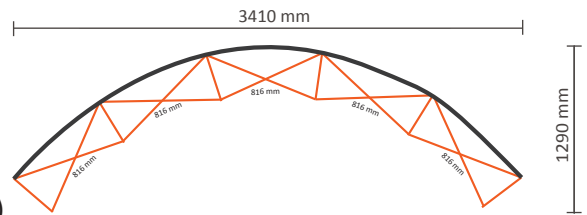

5x3 Curved (PUM53CE)

Graphical specifications:

Number of extra prints: 5
Actual size of print: 816 * 2236mm (W/H)
Total (actual) extra size: 4050 * 2236mm (W/H)