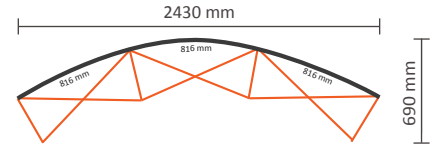

Pop-Up Magnetic 3x3 Straight (PUM33S)

Technical specifications:

Dimensions of installed system:	2699 * 320 * 2240 mm (W/D/H)
Standard package:	1 piece
Dimensions of standard package:	710 * 420 * 1000mm (L/W/H)
Weight of standard package:	30,5kg (transporter case included)

Graphical specifications:

Number of prints:	5
Actual size of print:	
*Front side, 3 panels:	733 * 2236mm (W/H)
*Left / right side, 2 panels:	673 * 2236mm (W/H)
Actual total size:	3545 * 2236mm (W/H)
Layout size (incl. 3mm margin):	3551 * 2242mm (W/H)

Pop-Up Magnetic Back side

2x3 Curved (PUM23CE)

Graphical specifications:

Number of extra prints: 2
Actual size of print: 816 * 2236mm (W/H)
Total (actual) extra size: 1620 * 2236mm (W/H)

3x3 Curved (PUM33CE)

Graphical specifications:

Number of extra prints: 3
Actual size of print: 816 * 2236mm (W/H)
Total (actual) extra size: 2430 * 2236mm (W/H)

4x3 Curved (PUM43CE)

Graphical specifications:

Number of extra prints: 4
Actual size of print: 816 * 2236mm (W/H)
Total (actual) extra size: 3240 * 2236mm (W/H)