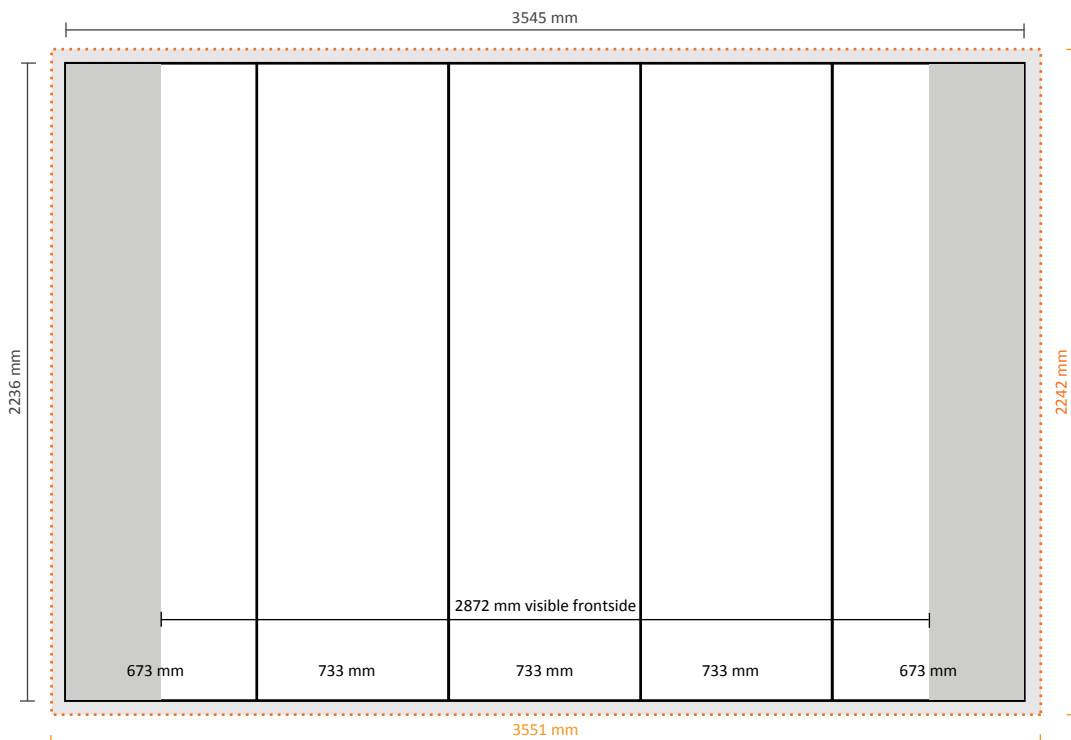

Pop-Up Magnetic 3x3 Straight (PUM33S)

Technical specifications:

Dimensions of installed system:	2699 * 320 * 2240 mm (W/D/H)
Standard package:	1 piece
Dimensions of standard package:	710 * 420 * 1000mm (L/W/H)
Weight of standard package:	30,5kg (transporter case included)

Graphical specifications:

Number of prints:	5
Actual size of print:	
*Front side, 3 panels:	733 * 2236mm (W/H)
*Left / right side, 2 panels:	673 * 2236mm (W/H)
Actual total size:	3545 * 2236mm (W/H)
Layout size (incl. 3mm margin):	3551 * 2242mm (W/H)

Graphical specifications:

Number of prints: 1
Actual size of print: 1820 * 790mm (W/H)
Layout size (incl. 3mm margin): 1826 * 796mm (W/H)

Not visible in connection with Velcro

Pop-Up Magnetic Table top

Table top (wood PUMTTW, black PUMTTB)

Technical specifications:

Dimensions tabletop folded: 81 * 26 * 5cm (W/D/H)
Dimensions tabletop extended: 81 * 48 * 2cm (W/D/H)
Standard package: 1 piece
Available in the colors: Black / Dark wood
Weight of standard package: 4,7kg