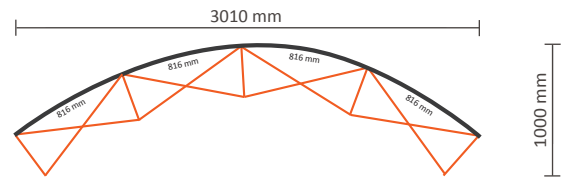

Graphical specifications:

Number of prints:	5
Actual size of print:	
*Front side, 3 panels:	733 * 2236mm (W/H)
*Left / right side, 2 panels:	673 * 2236mm (W/H)
Actual total size:	3545 * 2236mm (W/H)
Layout size (incl. 3mm margin):	3551 * 2242mm (W/H)

Pop-Up Magnetic Back side

2x3 Curved (PUM23CE)

Graphical specifications:

Number of extra prints: 2
Actual size of print: 816 * 2236mm (W/H)
Total (actual) extra size: 1620 * 2236mm (W/H)

3x3 Curved (PUM33CE)

Graphical specifications:

Number of extra prints: 3
Actual size of print: 816 * 2236mm (W/H)
Total (actual) extra size: 2430 * 2236mm (W/H)

4x3 Curved (PUM43CE)

Graphical specifications:

Number of extra prints: 4
Actual size of print: 816 * 2236mm (W/H)
Total (actual) extra size: 3240 * 2236mm (W/H)

5x3 Curved (PUM53CE)

Graphical specifications:

Number of extra prints: 5
Actual size of print: 816 * 2236mm (W/H)
Total (actual) extra size: 4050 * 2236mm (W/H)

2x3 Straight (PUM23SE)

Graphical specifications: