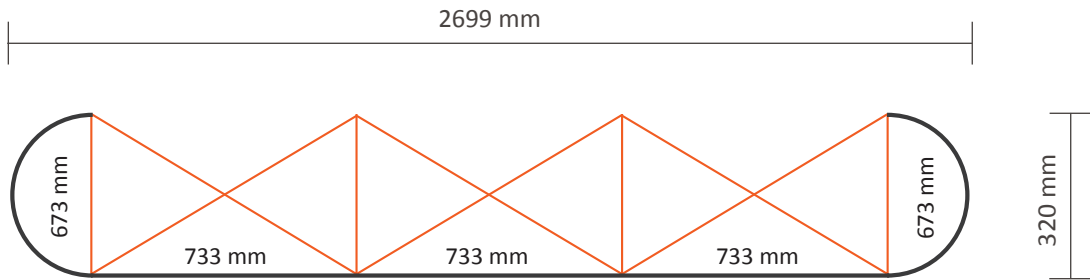

Pop-Up Magnetic 3x3 Straight (PUM33S)

Technical specifications:

Dimensions of installed system:	2699 * 320 * 2240 mm (W/D/H)
Standard package:	1 piece
Dimensions of standard package:	710 * 420 * 1000mm (L/W/H)
Weight of standard package:	30,5kg (transporter case included)

Graphical specifications:

Number of prints:	5
Actual size of print:	
*Front side, 3 panels:	733 * 2236mm (W/H)
*Left / right side, 2 panels:	673 * 2236mm (W/H)
Actual total size:	3545 * 2236mm (W/H)
Layout size (incl. 3mm margin):	3551 * 2242mm (W/H)

Graphical specifications:

Number of prints: 1
Actual size of print: 1820 * 790mm (W/H)
Layout size (incl. 3mm margin): 1826 * 796mm (W/H)

Not visible in connection with Velcro

Pop-Up Magnetic Table top

Table top (wood PUMTTW, black PUMTTB)

Technical specifications:

Dimensions tabletop folded: 81 * 26 * 5cm (W/D/H)
Dimensions tabletop extended: 81 * 48 * 2cm (W/D/H)
Standard package: 1 piece
Available in the colors: Black / Dark wood
Weight of standard package: 4,7kg