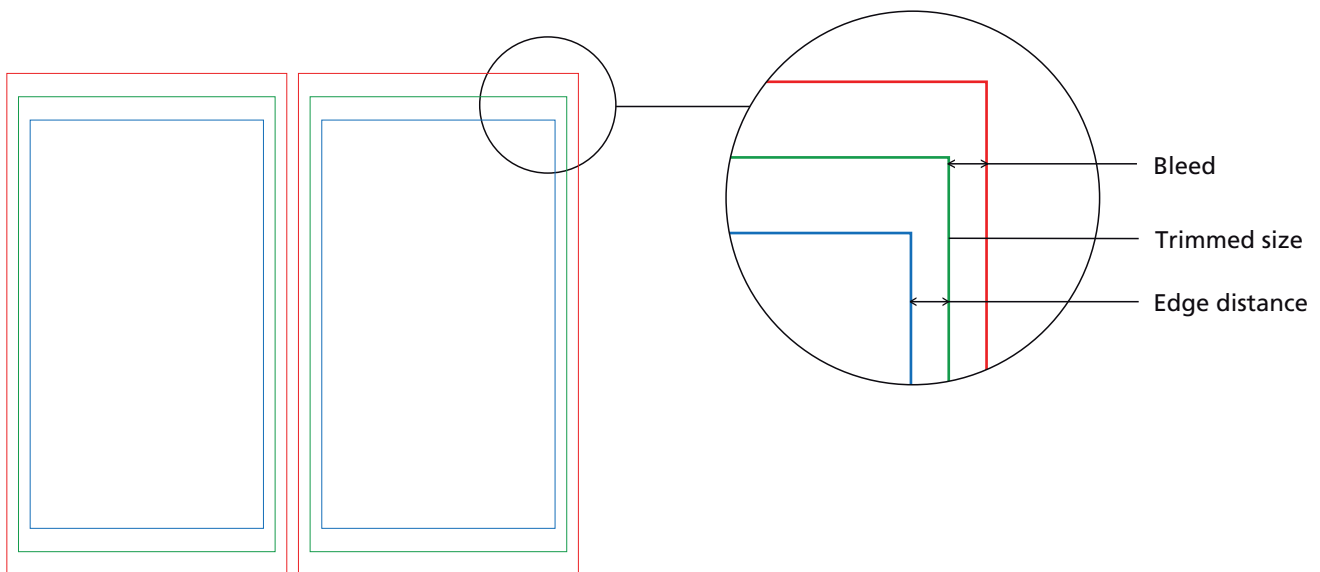

Table display S

11 x 19,5 cm

Trimmed size: 11 x 19,5 cm

Data format: 24,5 x 21,5 cm

Please note:

- use 1:1 artwork on page 2 to design
- do not change the size of the document
- Resolution: min. 90 dpi at scale 1:1
- minimum stroke: 0,3 mm / 0,6 mm (invers)
- convert fonts into curves
- delete the control paths of the artwork

Further information can be found in our information on artwork.

Caption control paths:

Trimmed size:

The green line shows the finished size.

Bleed:

Please add definitely the bleed till the red line.

Edge distance:

Please consider edge distances! Place fonts and important artwork not over the blue line if possible.

Drawing is not true to scale.

Table display M

11 x 31,5 cm

Trimmed size: 11 x 31,5 cm

Data format: 24,5 x 33,5 cm

Please consider edge distances! Place fonts and important artwork not over the blue line if possible.

Drawing is not true to scale.

Table display L

21 x 31,5 cm

Trimmed size: 21 x 31,5 cm

Data format: 44,5 x 33,5 cm