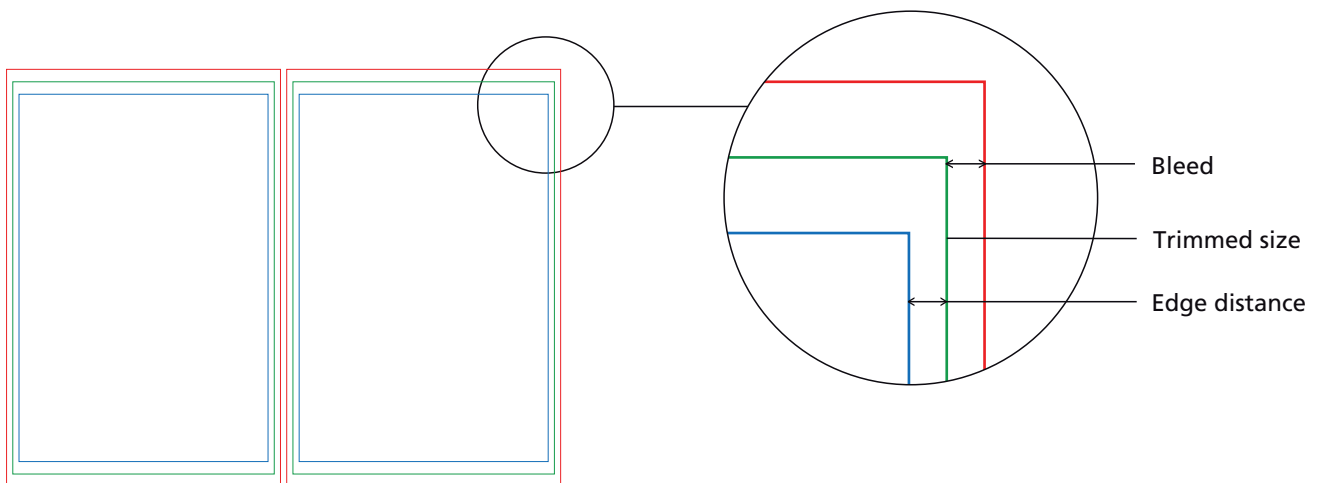

Further information can be found in our information on artwork.

Caption control paths:

Trimmed size:

The green line shows the finished size.

Bleed:

Please add definitely the bleed till the red line.

Edge distance:

Please consider edge distances! Place fonts and important artwork not over the blue line if possible.

Drawing is not true to scale.

Table display L

21 x 31,5 cm

Trimmed size: 21 x 31,5 cm

Data format: 44,5 x 33,5 cm

Please note:

- use 1:1 artwork on page 2 to design
- do not change the size of the document
- Resolution: min. 90 dpi at scale 1:1
- minimum stroke: 0,3 mm / 0,6 mm (invers)
- convert fonts into curves
- delete the control paths of the artwork