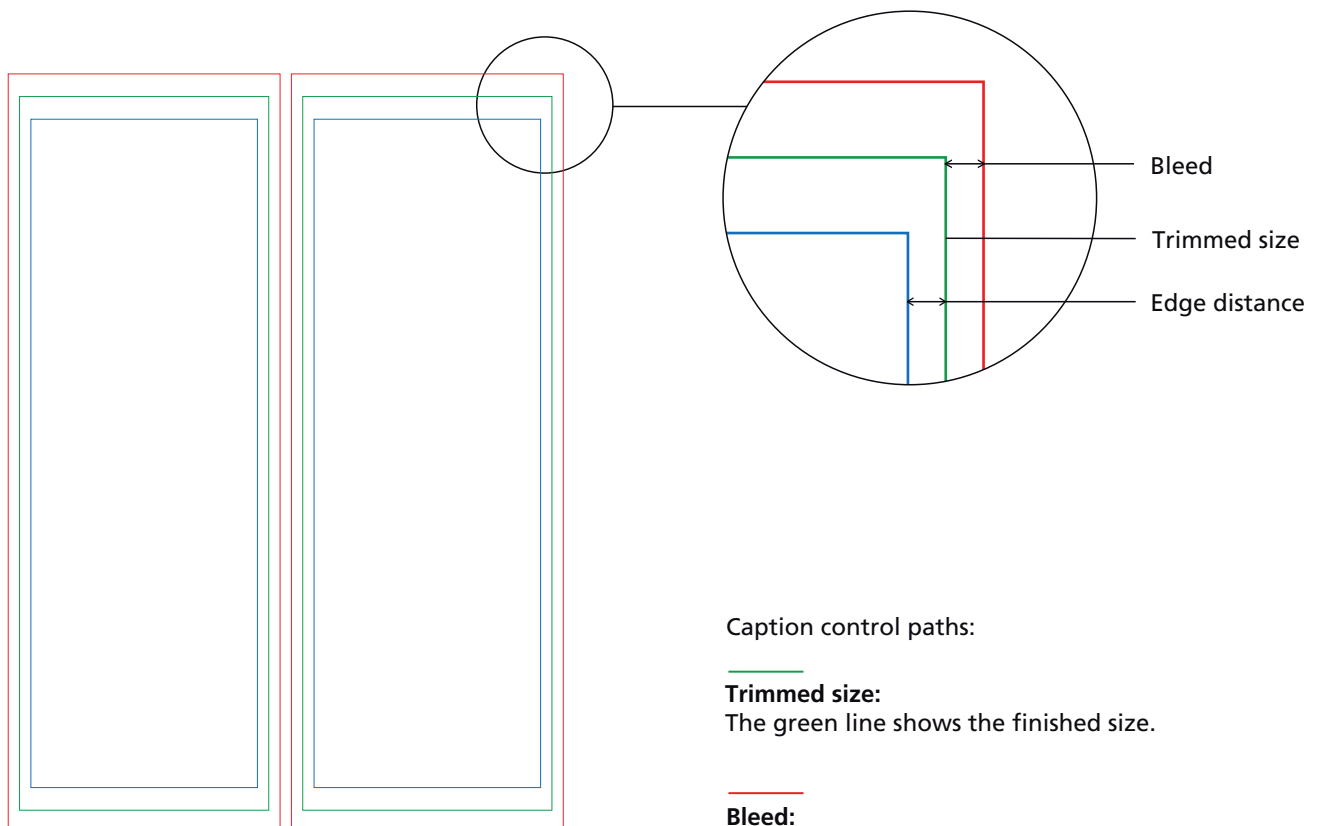

Table display S

11 x 19,5 cm

Trimmed size: 11 x 19,5 cm

Data format: 24,5 x 21,5 cm

Please note:

- use 1:1 artwork on page 2 to design
- do not change the size of the document
- Resolution: min. 90 dpi at scale 1:1
- minimum stroke: 0,3 mm / 0,6 mm (invers)
- convert fonts into curves
- delete the control paths of the artwork

Further information can be found in our information on artwork.

Caption control paths:

Trimmed size:

The green line shows the finished size.

Bleed:

Please add definitely the bleed till the red line.

Edge distance:

Please consider edge distances! Place fonts and important artwork not over the blue line if possible.

Drawing is not true to scale.

Table display L

21 x 31,5 cm

Trimmed size: 21 x 31,5 cm

Data format: 44,5 x 33,5 cm