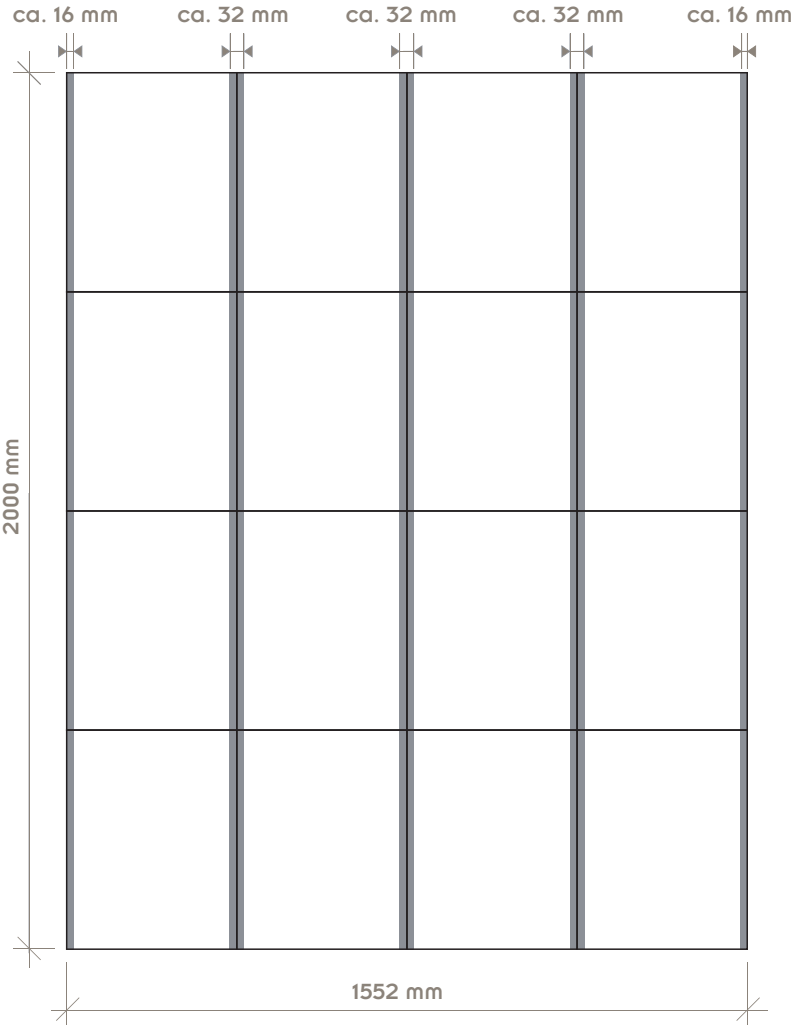

Twist-Up Tower Display 60/200
ref. DTUT-200

Graphic Dimensions :

Width 1552mm
Height 2000mm

 not visible area