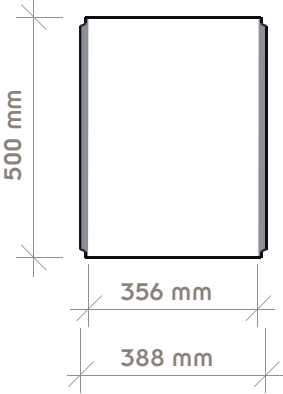

Twist-Up Tower Display 60/200
ref. DTUT-200

Graphic Dimensions :

Width 1552mm
Height 2000mm

 not visible area