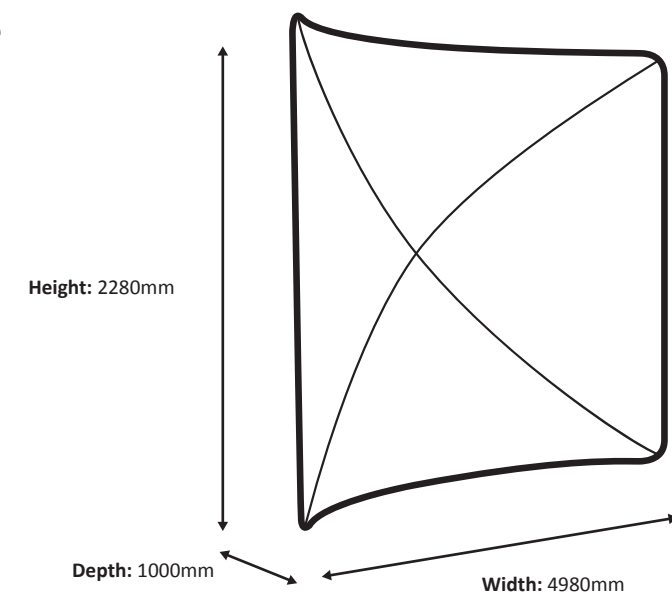

Frame

Graphic

Actual size of graphic: 4380 * 1480 mm (W/H)

Zip-Frame - Curve 500 x 150cm (FZFC-500-150)

Specifications

Frame

Graphic

Actual size of graphic: 5490 * 1480 mm (W/H)

Scale 1:10

Zip-Frame - Curve 300 x 230cm (FZFC-300-230)

Specifications

Frame

Graphic

Actual size of graphic:

3275 * 2280 mm (W/H)

3275 mm

Zip-Frame - Curve 400 x 100cm (FZFC-400-230)

Specifications

Frame

Graphic

Actual size of graphic: 4380 * 2280 mm (W/H)

4380 mm

Zip-Frame - Curve 500 x 230cm (FZFC-500-230)

Specifications

Frame

Graphic

Actual size of graphic: 5490 * 2280 mm (W/H)

Scale 1:50