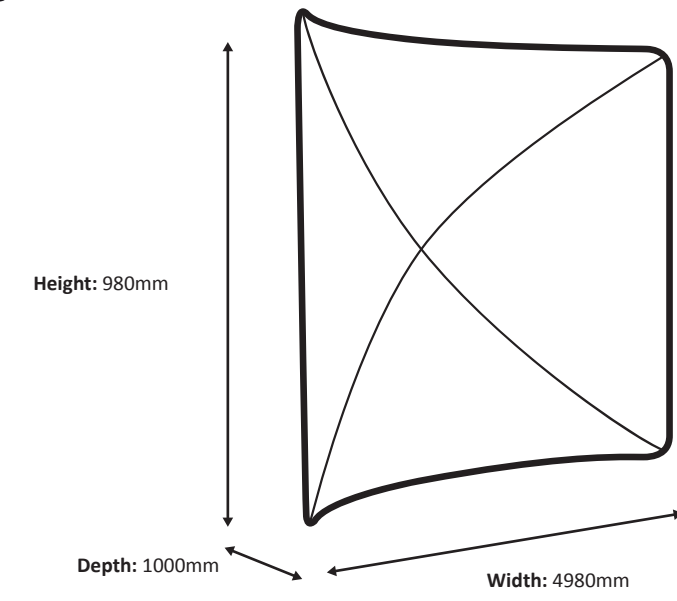

Frame

Graphic

Actual size of graphic: 3275 * 980 mm (W/H)

Scale 1:10

Zip-Frame - Curve 400 x 100cm (FZFC-400-100)

Specifications

Frame

Graphic

Actual size of graphic: 4380 * 980 mm (W/H)

Scale 1:10

Zip-Frame - Curve 500 x 100cm (FZFC-500-100)

Specifications

Frame

Graphic

Actual size of graphic: 5490 * 980 mm (W/H)

Scale 1:10

Zip-Frame - Curve 300 x 150cm (FZFC-300-150)

Specifications

Frame

Graphic

Actual size of graphic: 3275 * 1480 mm (W/H)

Scale 1:10

Zip-Frame - Curve 400 x 150cm (FZFC-400-150)

Specifications

Frame

Graphic

Actual size of graphic: 5490 * 2280 mm (W/H)

Scale 1:50