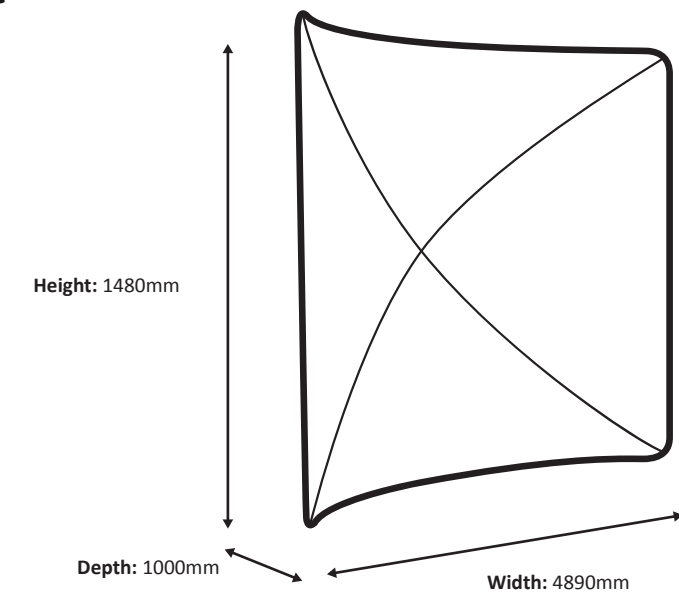

Zip-Frame - Curve 300 x 150cm (FZFC-300-150)

Specifications

Frame

Graphic

Actual size of graphic: 3275 * 1480 mm (W/H)

Scale 1:10

Zip-Frame - Curve 400 x 150cm (FZFC-400-150)

Specifications

Frame

Graphic

Actual size of graphic: 4380 * 1480 mm (W/H)

Zip-Frame - Curve 500 x 150cm (FZFC-500-150)

Specifications

Frame

Graphic

Actual size of graphic: 5490 * 1480 mm (W/H)

Scale 1:10

Zip-Frame - Curve 300 x 230cm (FZFC-300-230)

Specifications

Frame

Graphic

Actual size of graphic:

3275 * 2280 mm (W/H)

3275 mm

Frame

Graphic

Actual size of graphic: 5490 * 2280 mm (W/H)

Scale 1:50