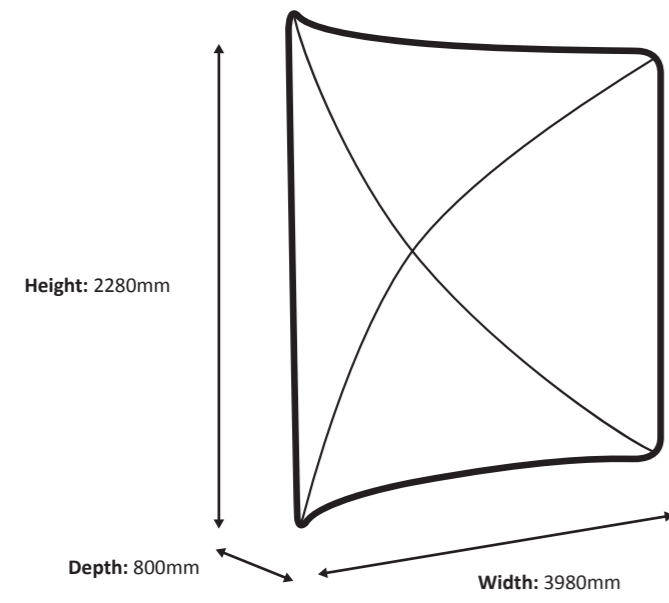

Frame

Graphic

Actual size of graphic: 4380 * 1480 mm (W/H)

Zip-Frame - Curve 500 x 150cm (FZFC-500-150)

Specifications

Frame

Graphic

Actual size of graphic: 5490 * 1480 mm (W/H)

Scale 1:10

Zip-Frame - Curve 300 x 230cm (FZFC-300-230)

Specifications

Frame

Graphic

Actual size of graphic:

3275 * 2280 mm (W/H)

3275 mm

Zip-Frame - Curve 400 x 100cm (FZFC-400-230)

Specifications

Frame

Graphic

Actual size of graphic: 4380 * 2280 mm (W/H)

4380 mm

Zip-Frame - Curve 500 x 230cm (FZFC-500-230)

Specifications

Frame

Graphic

Actual size of graphic: 5490 * 2280 mm (W/H)

Scale 1:50