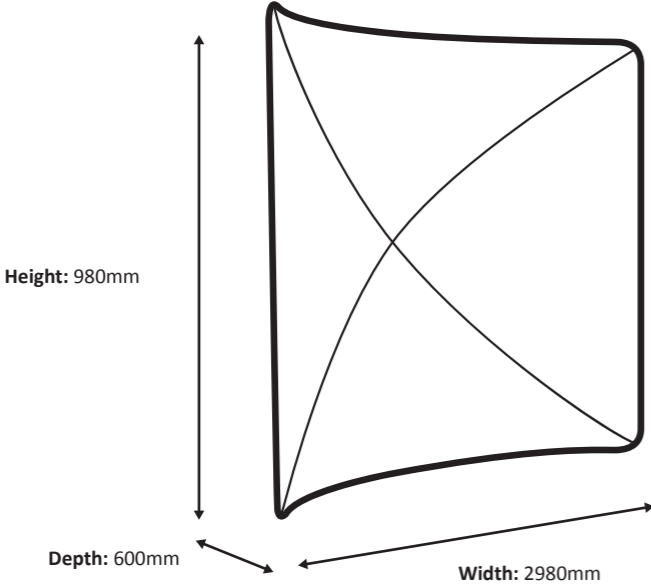

Zip-Frame Curved

Graphical specifications

File set-up

The **blue line** is the outline of the document size.

Confection is done on the **orange line**. This is the final net size.

Important text and images should be placed within the **green line** because of the confection. The green and orange line are **7 cm** apart.

Frame

Graphic

Actual size of graphic: 3275 * 980 mm (W/H)

Scale 1:10

Zip-Frame - Curve 400 x 100cm (FZFC-400-100)

Specifications

Frame

Graphic

Actual size of graphic: 4380 * 980 mm (W/H)

Scale 1:10

Zip-Frame - Curve 500 x 100cm (FZFC-500-100)

Specifications

Frame

Graphic

Actual size of graphic: 5490 * 980 mm (W/H)

Scale 1:10

Frame

Graphic

Actual size of graphic: 5490 * 2280 mm (W/H)

Scale 1:50