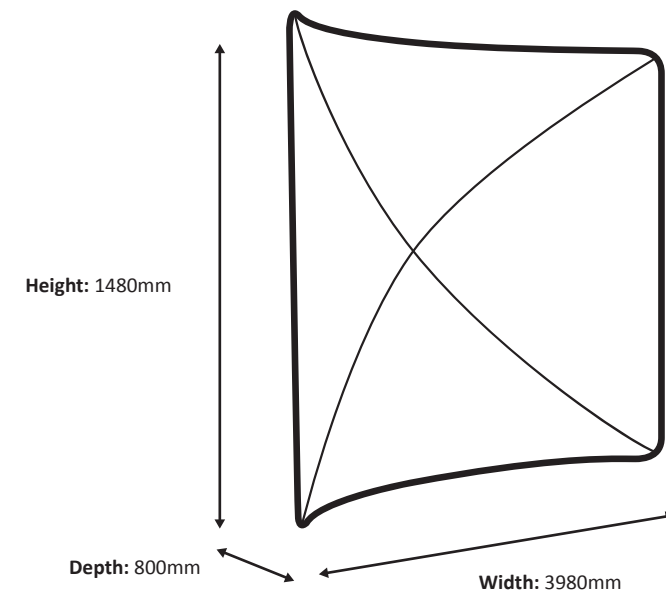

Actual size of graphic: 4380 * 980 mm (W/H)

Scale 1:10

Zip-Frame - Curve 500 x 100cm (FZFC-500-100)

Specifications

Frame

Graphic

Actual size of graphic: 5490 * 980 mm (W/H)

Scale 1:10

Zip-Frame - Curve 300 x 150cm (FZFC-300-150)

Specifications

Frame

Graphic

Actual size of graphic: 3275 * 1480 mm (W/H)

Scale 1:10

Zip-Frame - Curve 400 x 150cm (FZFC-400-150)

Specifications

Frame

Graphic

Actual size of graphic: 4380 * 1480 mm (W/H)

Zip-Frame - Curve 500 x 150cm (FZFC-500-150)

Specifications

Frame

Graphic

Actual size of graphic: 5490 * 1480 mm (W/H)

Frame

Graphic

Actual size of graphic: 5490 * 2280 mm (W/H)

Scale 1:50