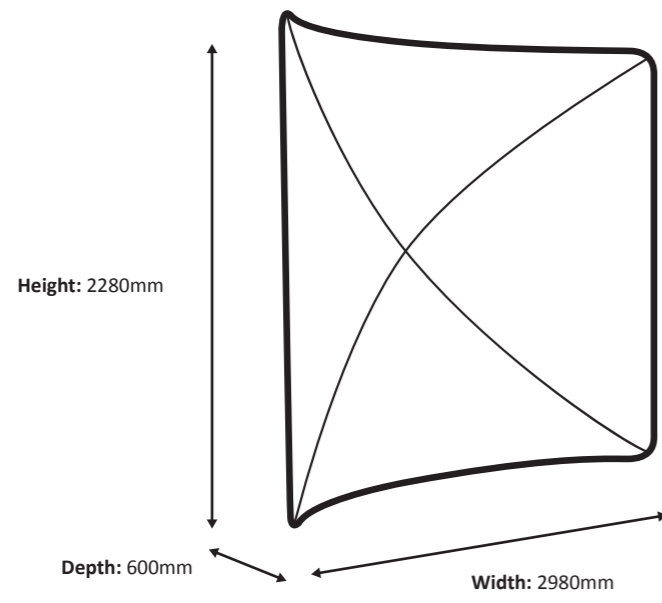

Zip-Frame - Curve 300 x 150cm (FZFC-300-150)

Specifications

Frame

Graphic

Actual size of graphic: 3275 * 1480 mm (W/H)

Scale 1:10

Zip-Frame - Curve 400 x 150cm (FZFC-400-150)

Specifications

Frame

Graphic

Actual size of graphic: 4380 * 1480 mm (W/H)

Zip-Frame - Curve 500 x 150cm (FZFC-500-150)

Specifications

Frame

Graphic

Actual size of graphic: 5490 * 1480 mm (W/H)

Scale 1:10

Zip-Frame - Curve 300 x 230cm (FZFC-300-230)

Specifications

Frame

Graphic

Actual size of graphic:

3275 * 2280 mm (W/H)

3275 mm

Frame

Graphic

Actual size of graphic: 5490 * 2280 mm (W/H)

Scale 1:50