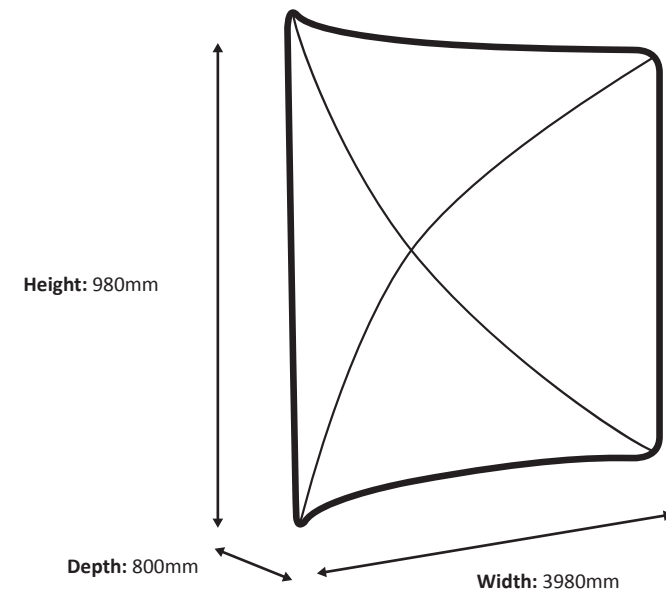

Frame

Graphic

Actual size of graphic: 3275 * 980 mm (W/H)

Scale 1:10

Zip-Frame - Curve 400 x 100cm (FZFC-400-100)

Specifications

Frame

Graphic

Actual size of graphic: 4380 * 980 mm (W/H)

Scale 1:10

Zip-Frame - Curve 500 x 100cm (FZFC-500-100)

Specifications

Frame

Graphic

Actual size of graphic: 5490 * 980 mm (W/H)

Scale 1:10

Zip-Frame - Curve 300 x 150cm (FZFC-300-150)

Specifications

Frame

Graphic

Actual size of graphic: 3275 * 1480 mm (W/H)

Scale 1:10

Zip-Frame - Curve 400 x 150cm (FZFC-400-150)

Specifications

Frame

Graphic

Actual size of graphic: 5490 * 2280 mm (W/H)

Scale 1:50