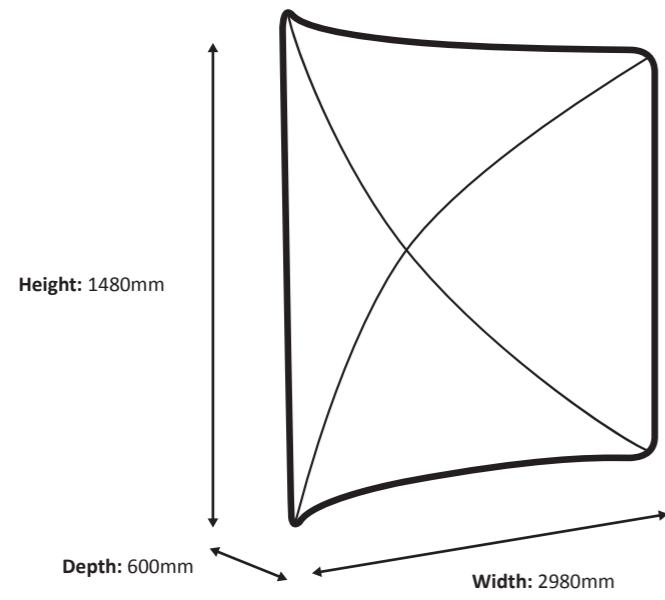

Frame

Graphic

Actual size of graphic: 3275 * 980 mm (W/H)

Scale 1:10

Zip-Frame - Curve 400 x 100cm (FZFC-400-100)

Specifications

Frame

Graphic

Actual size of graphic: 4380 * 980 mm (W/H)

Scale 1:10

Zip-Frame - Curve 500 x 100cm (FZFC-500-100)

Specifications

Frame

Graphic

Actual size of graphic: 5490 * 980 mm (W/H)

Scale 1:10

Zip-Frame - Curve 300 x 150cm (FZFC-300-150)

Specifications

Frame

Graphic

Actual size of graphic: 3275 * 1480 mm (W/H)

Scale 1:10

Zip-Frame - Curve 400 x 150cm (FZFC-400-150)

Specifications

Frame

Graphic

Actual size of graphic: 5490 * 2280 mm (W/H)

Scale 1:50