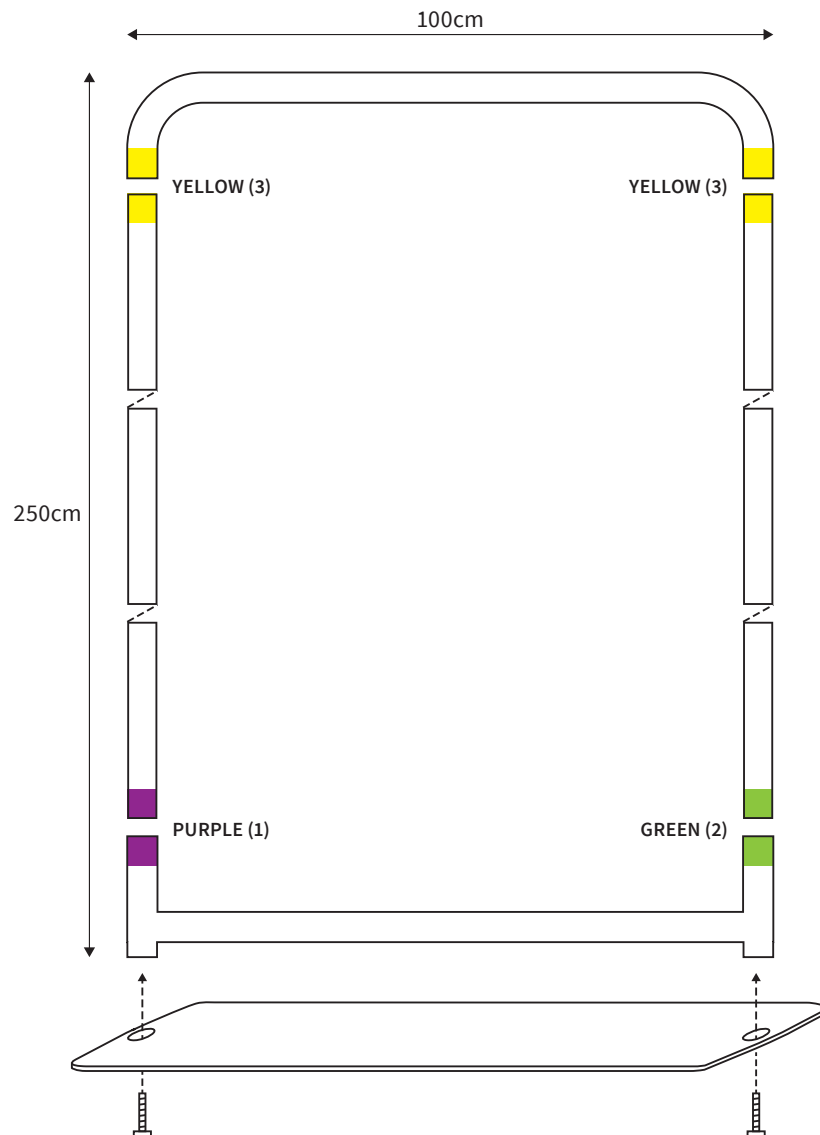

MANUAL

SHAPE BANNER
WIDTH 100cm
HEIGHT 250cm

PARTS LIST

	1x	STEELPLATE		1x	TOP CORNER
	2x	SCREW (M8)		1x	BOTTOM CORNER
	1x	HEXA-KEY (M8)		2x	TUBE VERTICAL (ø 34mm)