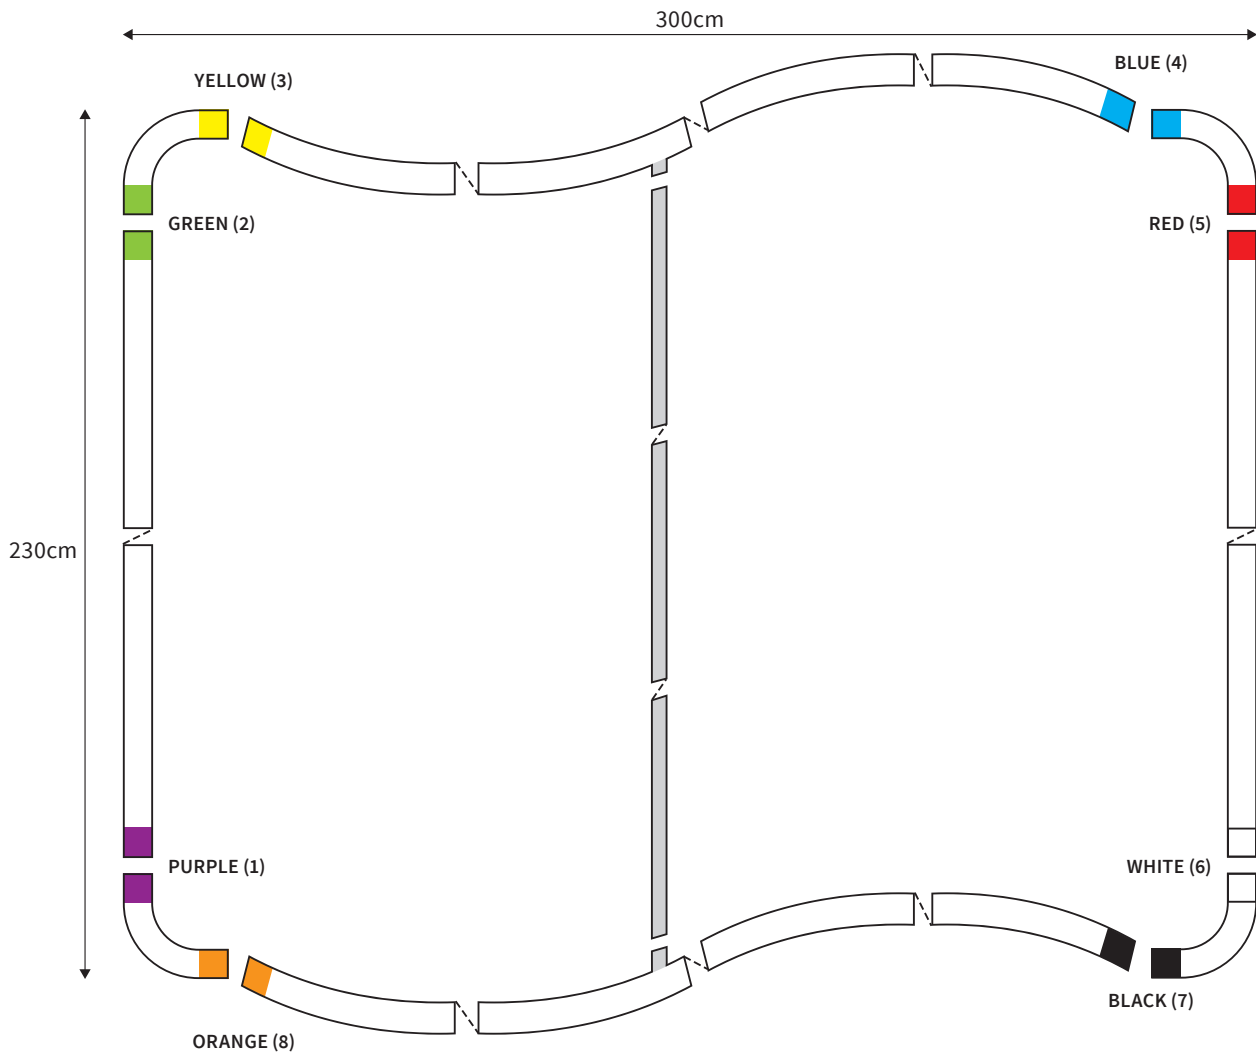

# MANUAL

**SHAPE** WAVE  
**WIDTH** 300cm  
**HEIGHT** 230cm

## PARTS LIST

	4x	<b>CORNER</b>
	2x	<b>TUBE HORIZONTAL ( ø 34mm )</b>
	2x	<b>TUBE VERTICAL ( ø 34mm )</b>
	1x	<b>TUBE SUPPORT ( ø 24mm )</b>